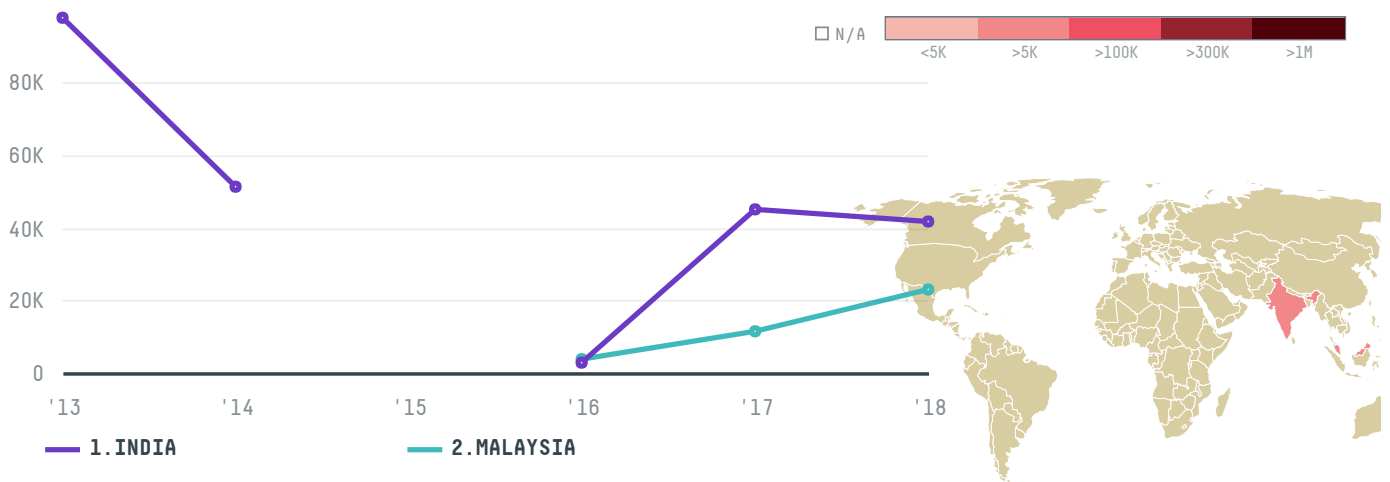

TOP DESTINATION COUNTRIES OF PALM OIL EXPORTED BY DOMUS JAYA:

This website uses cookies to provide you with an improved user experience. By continuing to browse this site, you consent to the use of cookies and similar technologies. Please visit our [privacy policy](#) for further details.

I AGREE