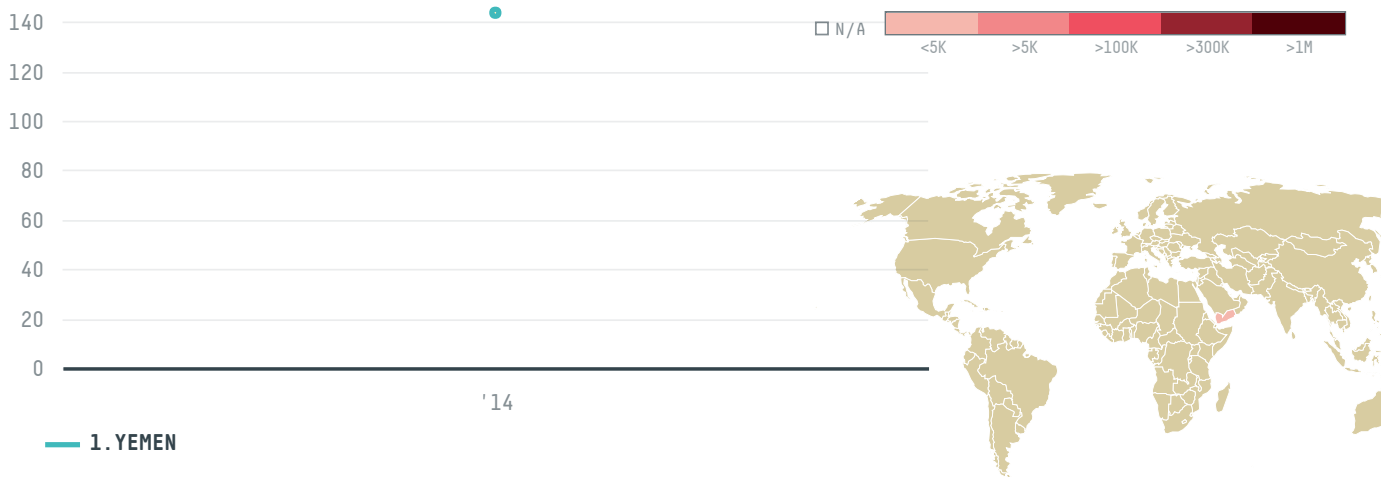

TOP DESTINATION COUNTRIES OF PALM OIL IMPORTED BY IBOYYESAXXX:

This website uses cookies to provide you with an improved user experience. By continuing to browse this site, you consent to the use of cookies and similar technologies. Please visit our [privacy policy](#) for further details.

I AGREE