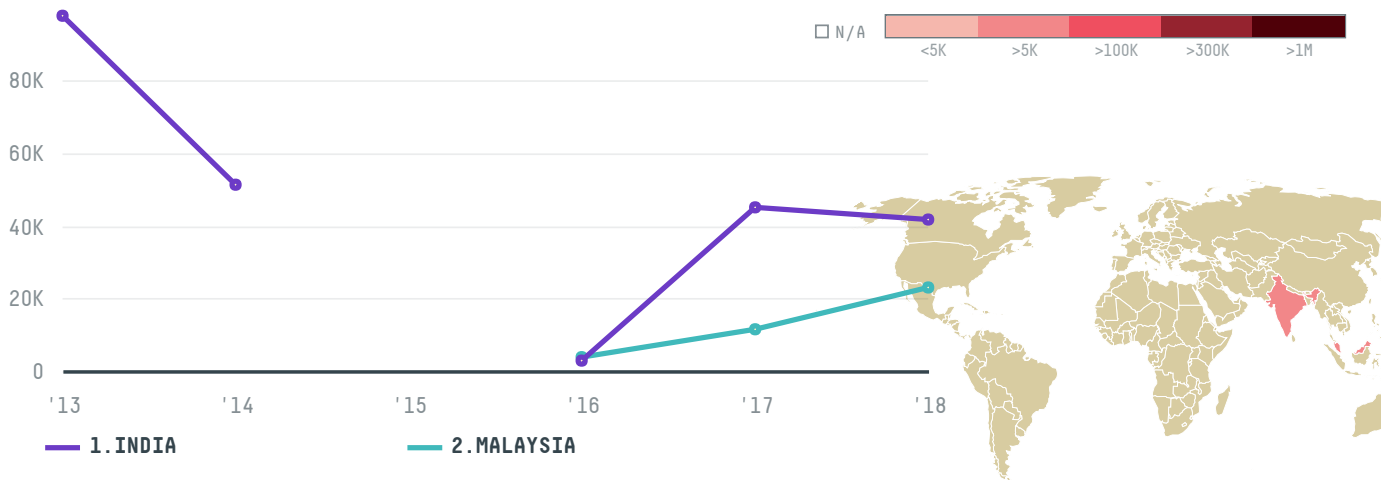

TOP DESTINATION COUNTRIES OF PALM OIL EXPORTED BY DOMUS JAYA:

This website uses cookies to provide you with an improved user experience. By continuing to browse this site, you consent to the use of cookies and similar technologies. Please visit our [privacy policy](#) for further details.

I AGREE