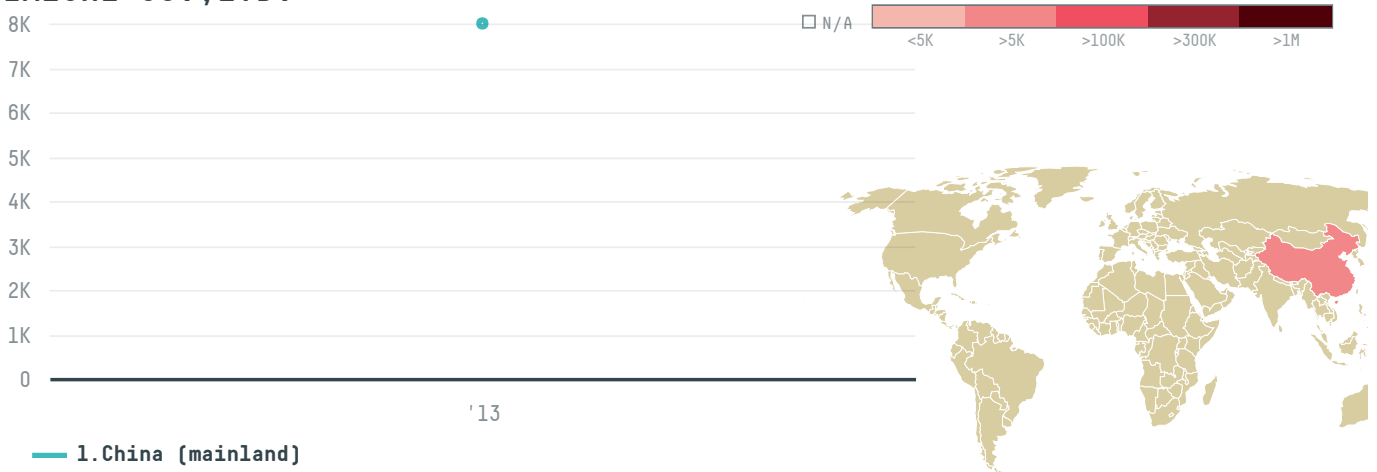

TOP DESTINATION COUNTRIES OF PALM OIL IMPORTED BY RUGAO CITY SHUANGMA CHEMICAL CO., LTD:

Trase is a partnership between

In collaboration with

Donors

This website uses cookies to provide you with an improved user experience. By continuing to browse this site, you consent to the use of cookies and similar technologies. Please visit our [privacy policy](#) for further details.

I AGREE