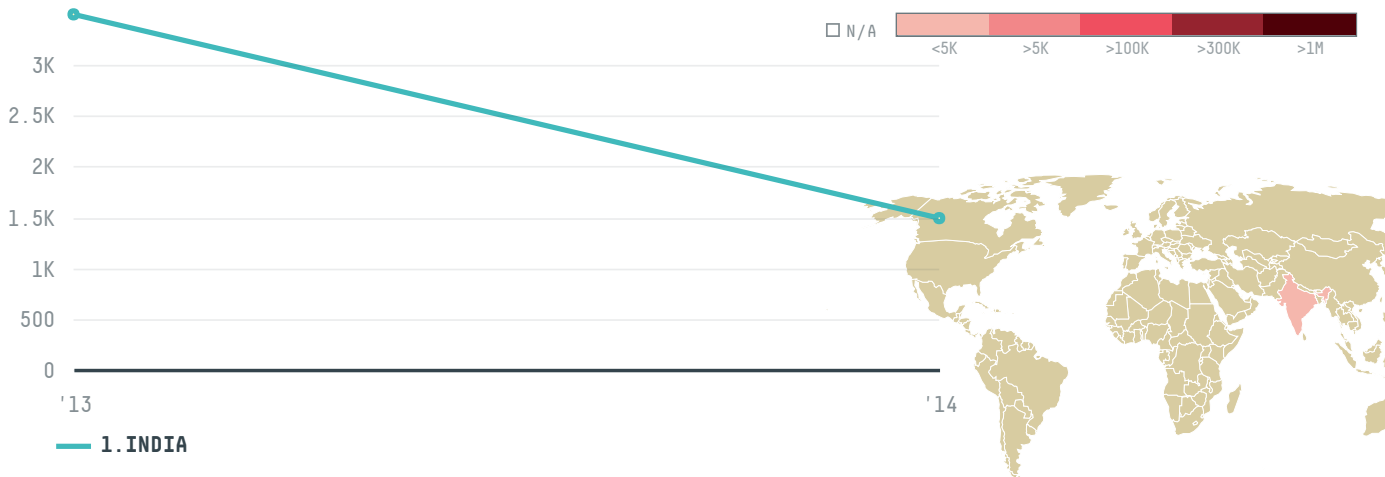

TOP DESTINATION COUNTRIES OF PALM OIL EXPORTED BY SAWIT PERMAI LESTARI:

This website uses cookies to provide you with an improved user experience. By continuing to browse this site, you consent to the use of cookies and similar technologies. Please visit our [privacy policy](#) for further details.

I AGREE