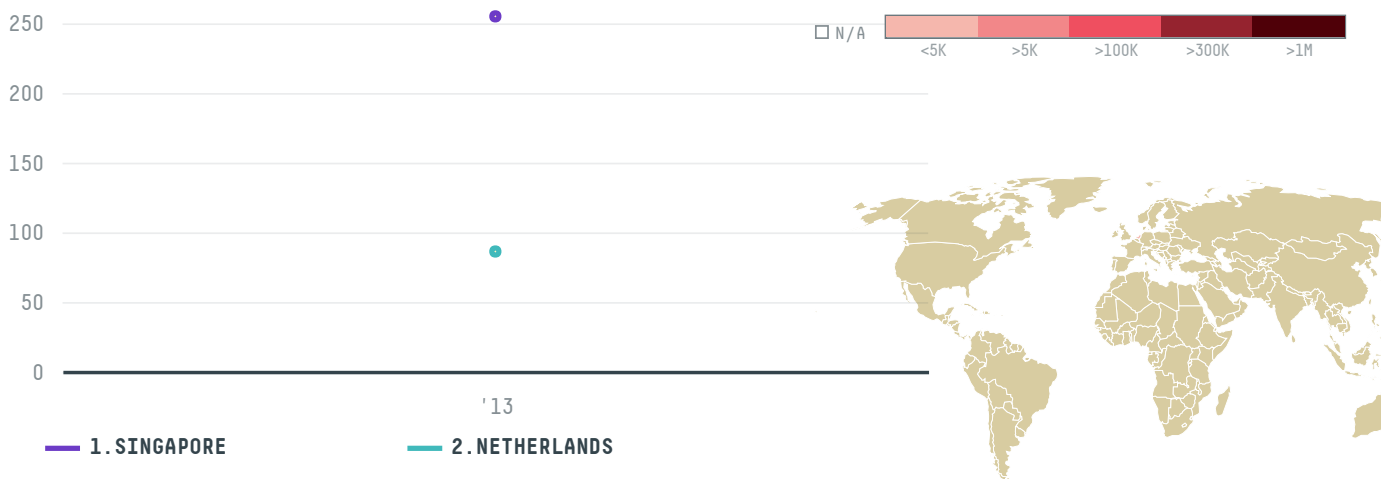

TOP DESTINATION COUNTRIES OF PALM OIL IMPORTED BY VAN WIJK & OLTHUS BV:

This website uses cookies to provide you with an improved user experience. By continuing to browse this site, you consent to the use of cookies and similar technologies. Please visit our [privacy policy](#) for further details.

I AGREE