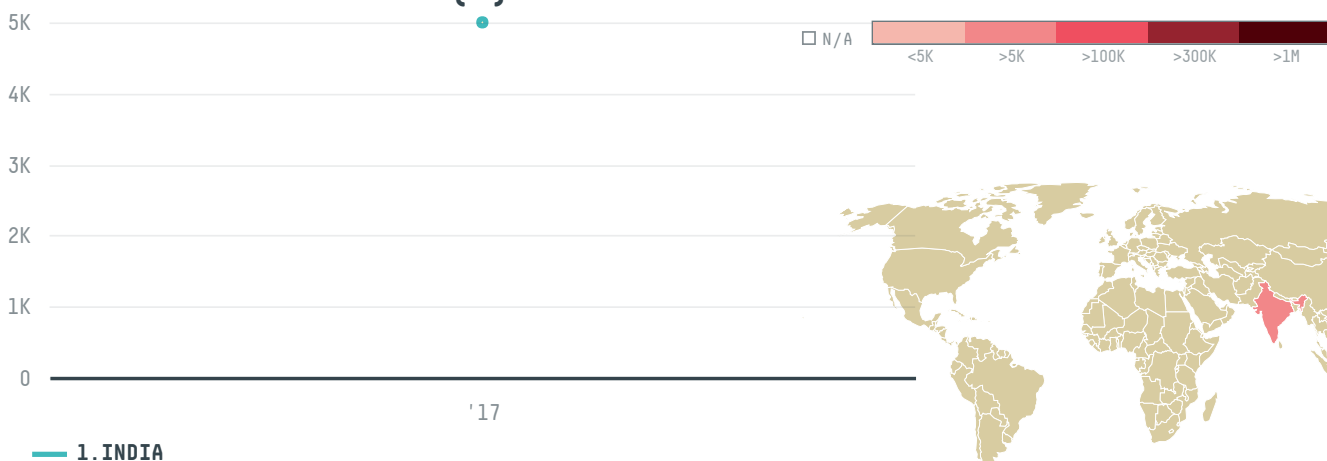

TOP DESTINATION COUNTRIES OF PALM OIL IMPORTED BY PETER CREMER (S) GMBH:

This website uses cookies to provide you with an improved user experience. By continuing to browse this site, you consent to the use of cookies and similar technologies. Please visit our [privacy policy](#) for further details.

I AGREE