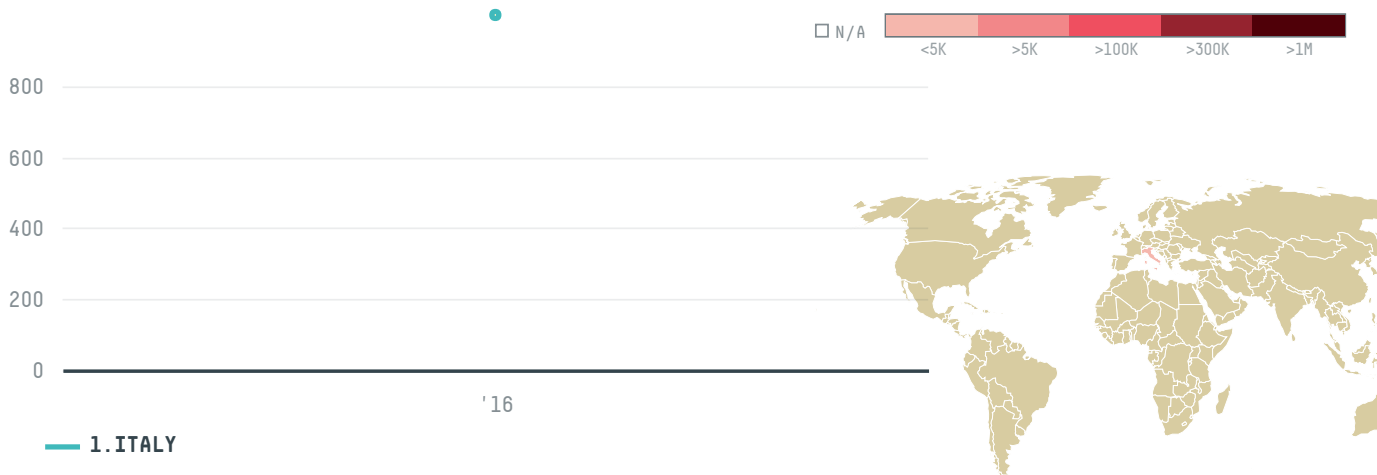

TOP DESTINATION COUNTRIES OF PALM OIL IMPORTED BY FERRERO TRADING LUX S A:

This website uses cookies to provide you with an improved user experience. By continuing to browse this site, you consent to the use of cookies and similar technologies. Please visit our [privacy policy](#) for further details.

I AGREE