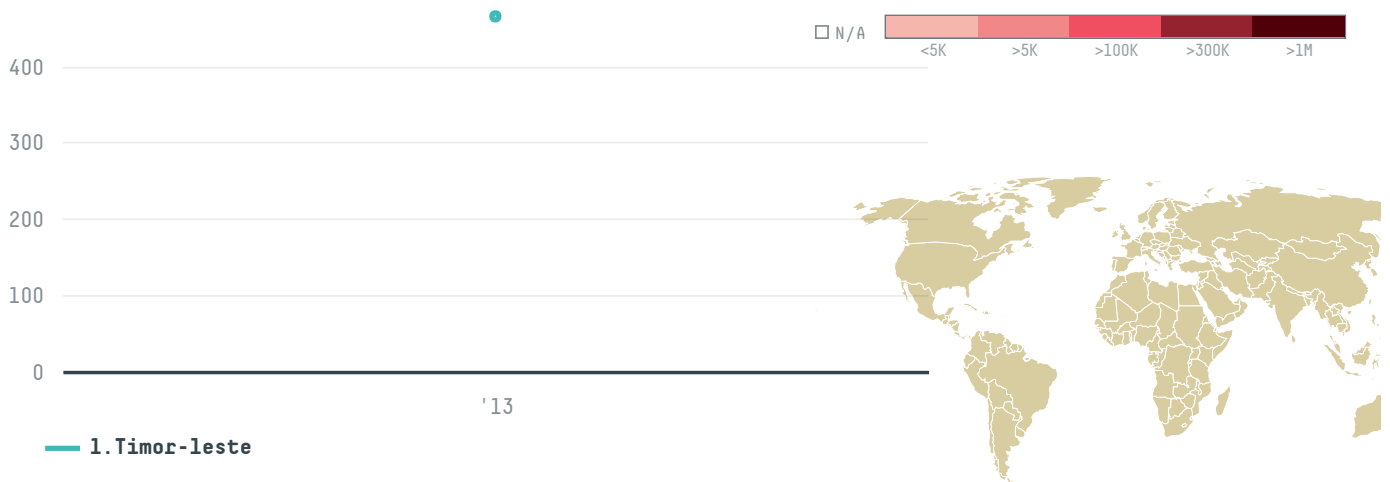

TOP DESTINATION COUNTRIES OF PALM OIL EXPORTED BY SAMUDERA YUDHA PRATAMA:

This website uses cookies to provide you with an improved user experience. By continuing to browse this site, you consent to the use of cookies and similar technologies. Please visit our [privacy policy](#) for further details.

I AGREE