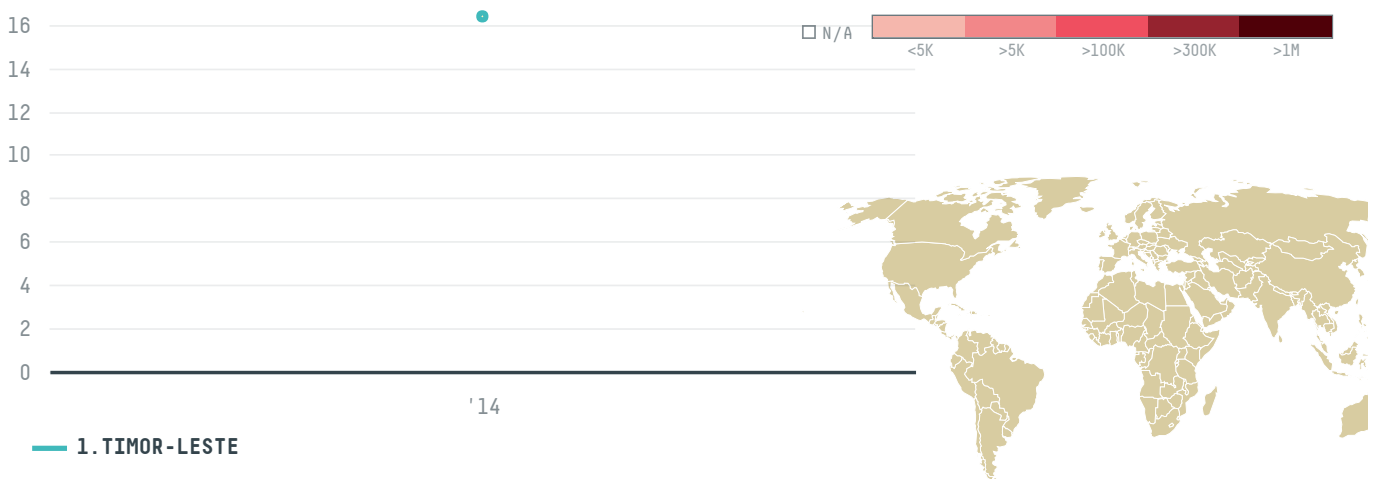

TOP DESTINATION COUNTRIES OF PALM OIL EXPORTED BY RADUSYA PUTRA MANDIRI:

This website uses cookies to provide you with an improved user experience. By continuing to browse this site, you consent to the use of cookies and similar technologies. Please visit our [privacy policy](#) for further details.

I AGREE