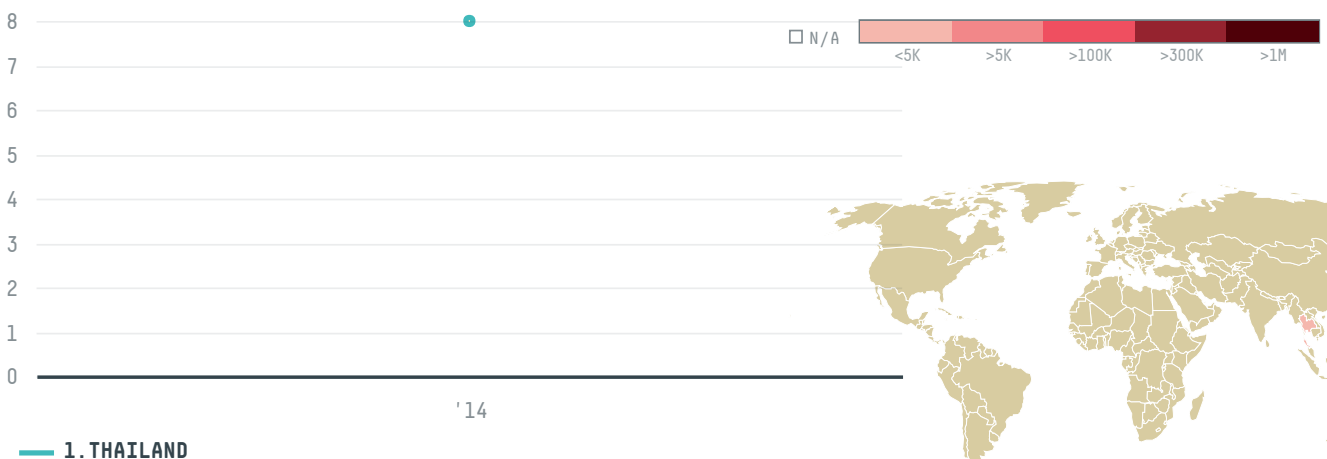

trase

DUA PUTRA UTAMA MAKMUR

ACTIVITY

Exporter group

COMMODITY

Palm oil

COUNTRY

Indonesia

YEAR

2014

DUA PUTRA UTAMA MAKMUR was the 70th largest exporter of palm oil from INDONESIA in 2014, accounting for 8 tons. As an exporter, DUA PUTRA UTAMA MAKMUR sources from 1 kabupatens, or 100% of the palm oil production kabupatens. The main destination of the palm oil exported by DUA PUTRA UTAMA MAKMUR is THAILAND, accounting for 100% of the total.

TOP DESTINATION COUNTRIES OF PALM OIL EXPORTED BY DUA PUTRA UTAMA MAKMUR:

This website uses cookies to provide you with an improved user experience. By continuing to browse this site, you consent to the use of cookies and similar technologies. Please visit our [privacy policy](#) for further details.

I AGREE

Trase is a partnership
between

 Stockholm Environment Institute

 Global Canopy Programme

In collaboration with

 vizzuality

 The European Forest Institute

and many other organizations
and individuals.