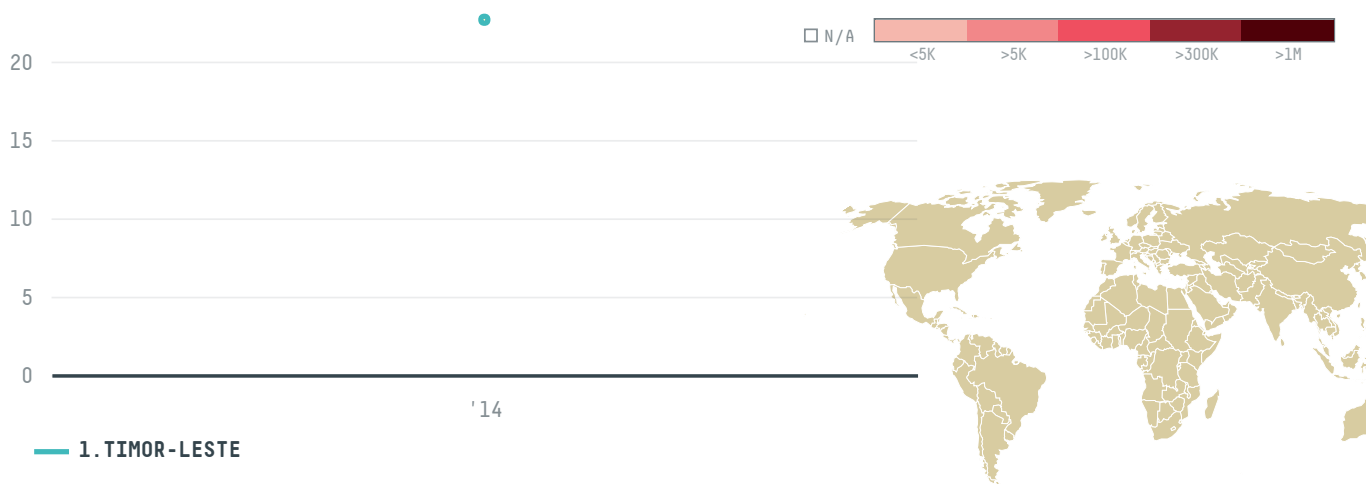

TOP DESTINATION COUNTRIES OF PALM OIL EXPORTED BY RIA ABADI:

This website uses cookies to provide you with an improved user experience. By continuing to browse this site, you consent to the use of cookies and similar technologies. Please visit our [privacy policy](#) for further details.

I AGREE