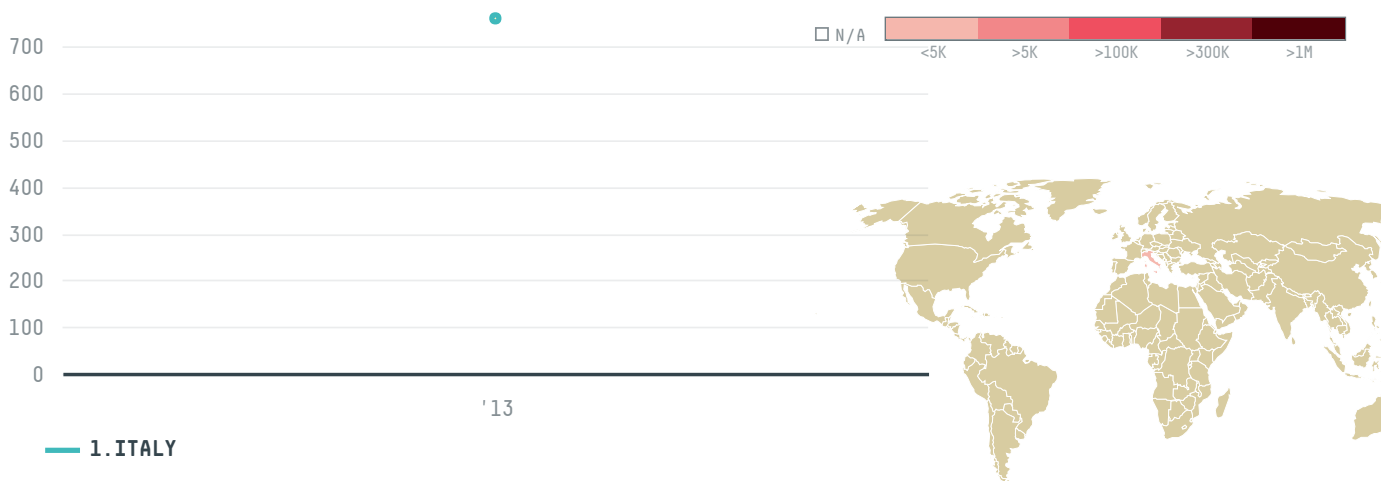

TOP DESTINATION COUNTRIES OF PALM OIL EXPORTED BY DELI LESTARI JAYA: