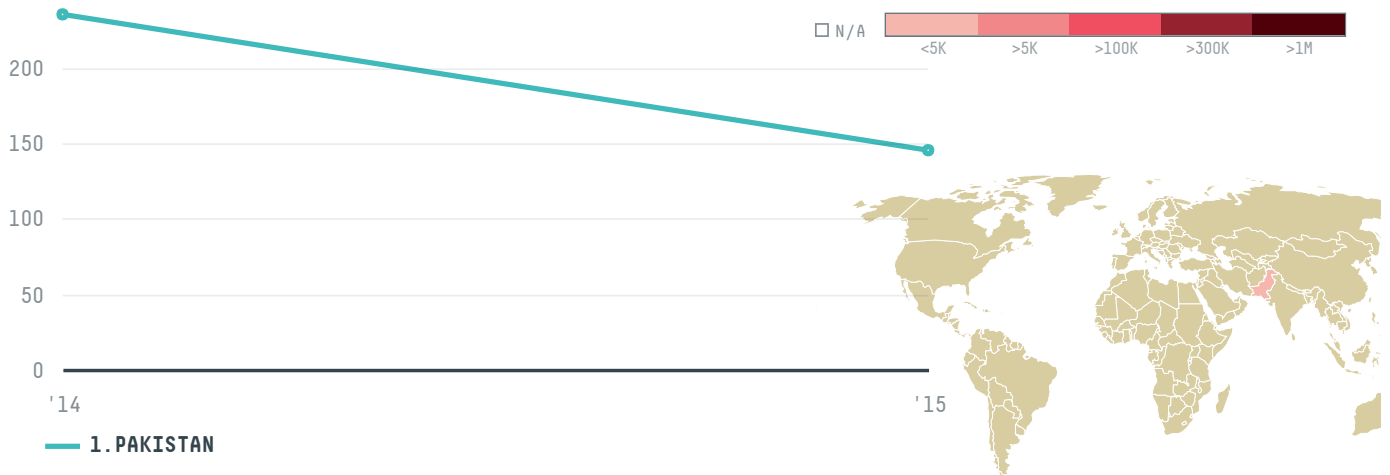

TOP DESTINATION COUNTRIES OF PALM OIL EXPORTED BY NABEEL INDO IMPEX:

This website uses cookies to provide you with an improved user experience. By continuing to browse this site, you consent to the use of cookies and similar technologies. Please visit our [privacy policy](#) for further details.

I AGREE