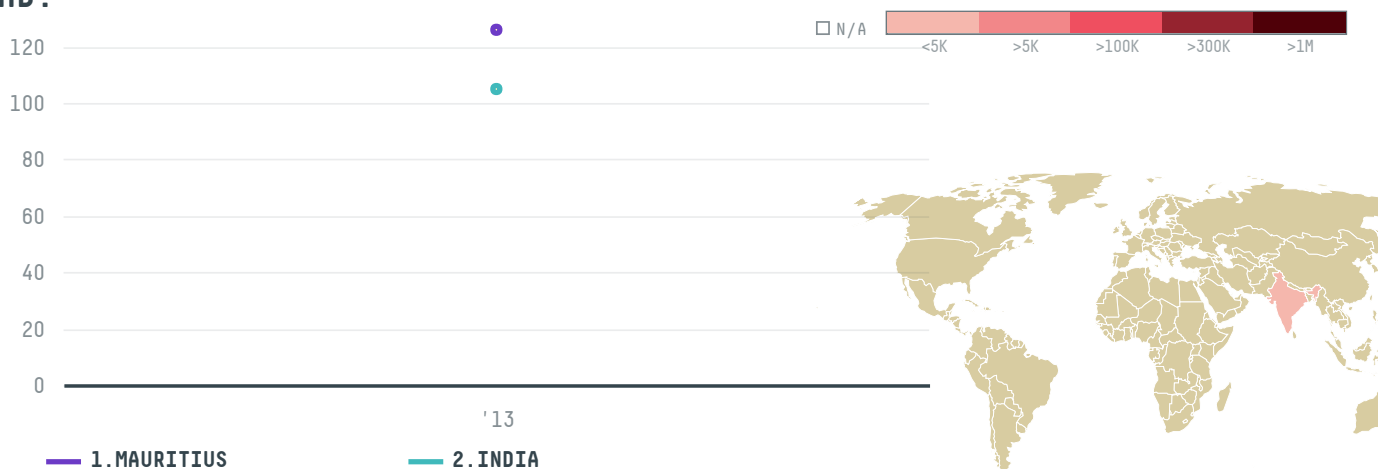

TOP DESTINATION COUNTRIES OF PALM OIL IMPORTED BY MAC WORLD INCORPORATED SDN BHD: