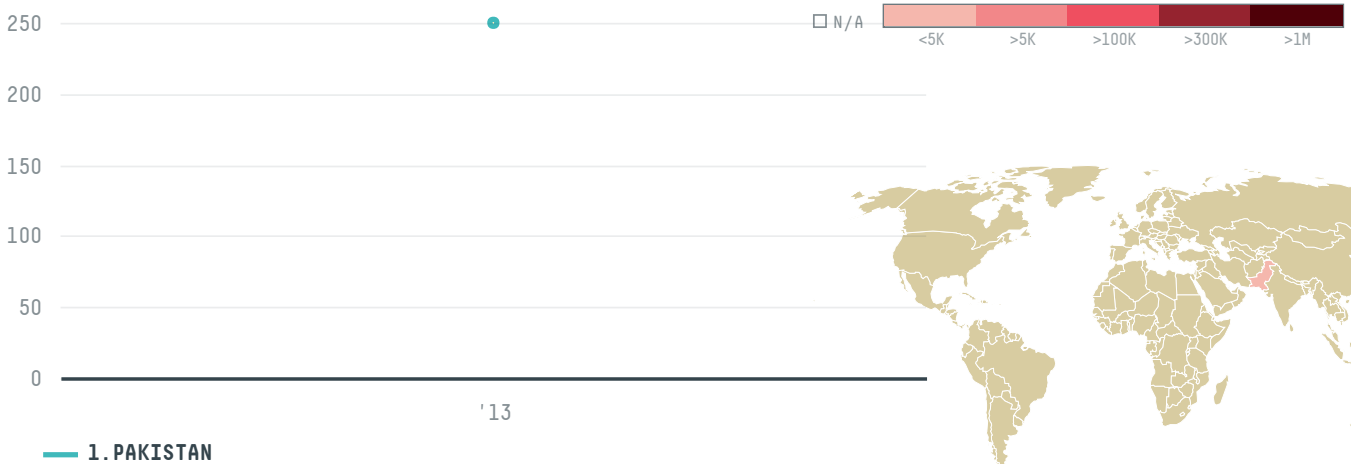

TOP DESTINATION COUNTRIES OF PALM OIL IMPORTED BY RAHAT GHEE MILLS (PVT) LIMITED:

This website uses cookies to provide you with an improved user experience. By continuing to browse this site, you consent to the use of cookies and similar technologies. Please visit our [privacy policy](#) for further details.

I AGREE