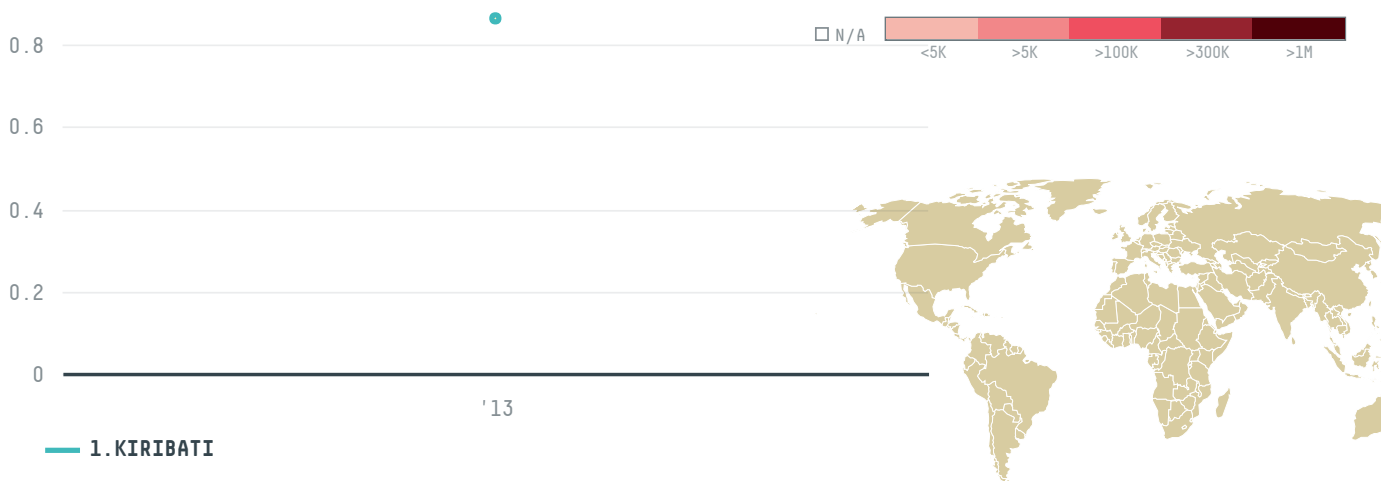

TOP DESTINATION COUNTRIES OF PALM OIL IMPORTED BY TATE RAKA ENTERPRISE: