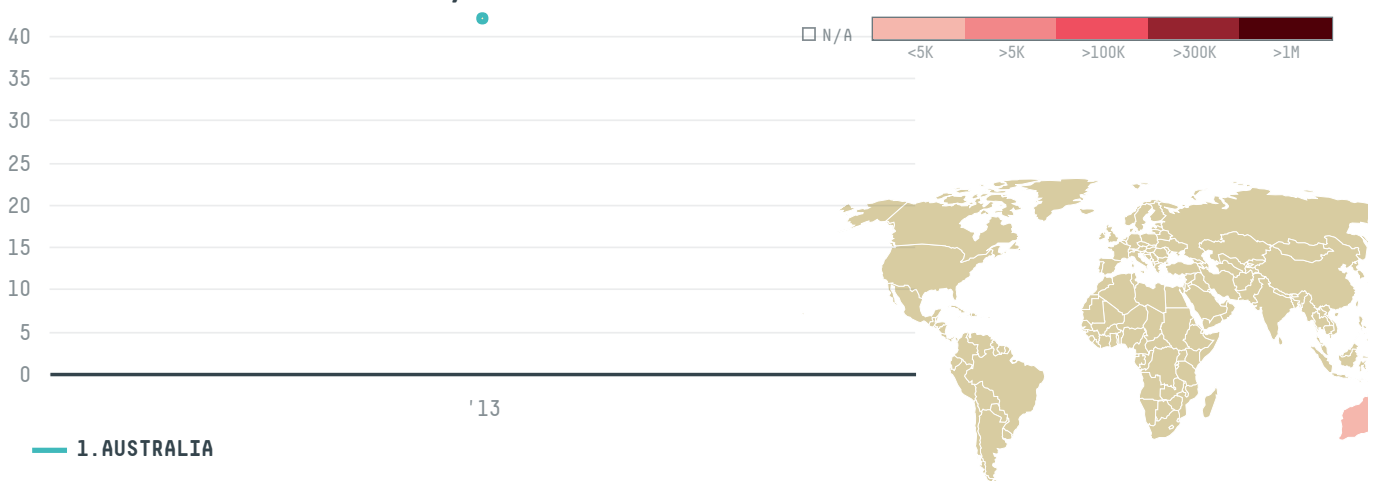

TOP DESTINATION COUNTRIES OF PALM OIL IMPORTED BY MSM MILLING P/L:

This website uses cookies to provide you with an improved user experience. By continuing to browse this site, you consent to the use of cookies and similar technologies. Please visit our [privacy policy](#) for further details.

I AGREE