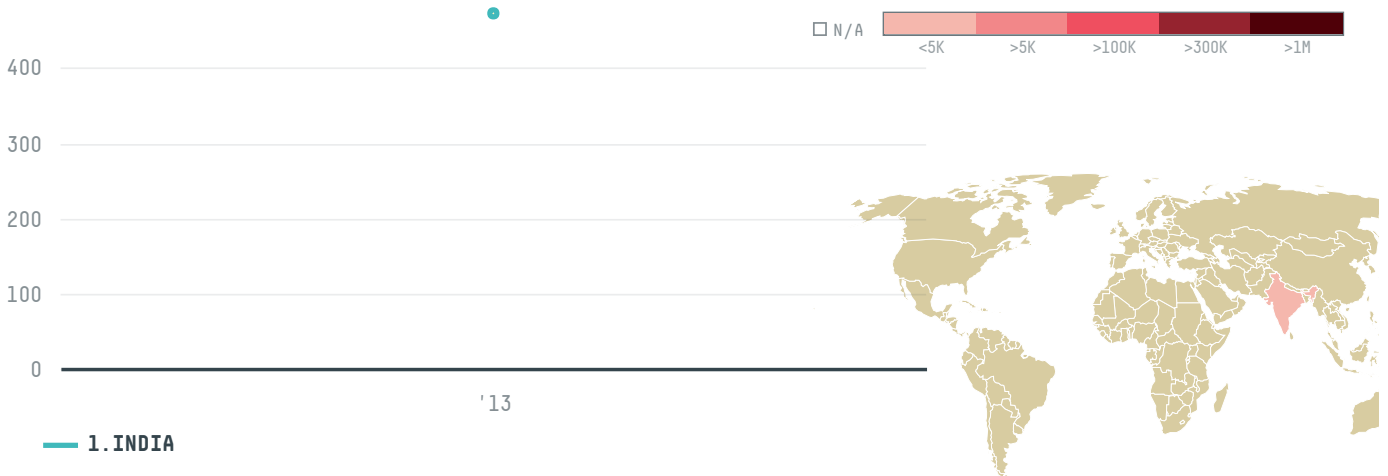

TOP DESTINATION COUNTRIES OF PALM OIL IMPORTED BY KOTHARI PRODUCT LTD:

This website uses cookies to provide you with an improved user experience. By continuing to browse this site, you consent to the use of cookies and similar technologies. Please visit our [privacy policy](#) for further details.

I AGREE