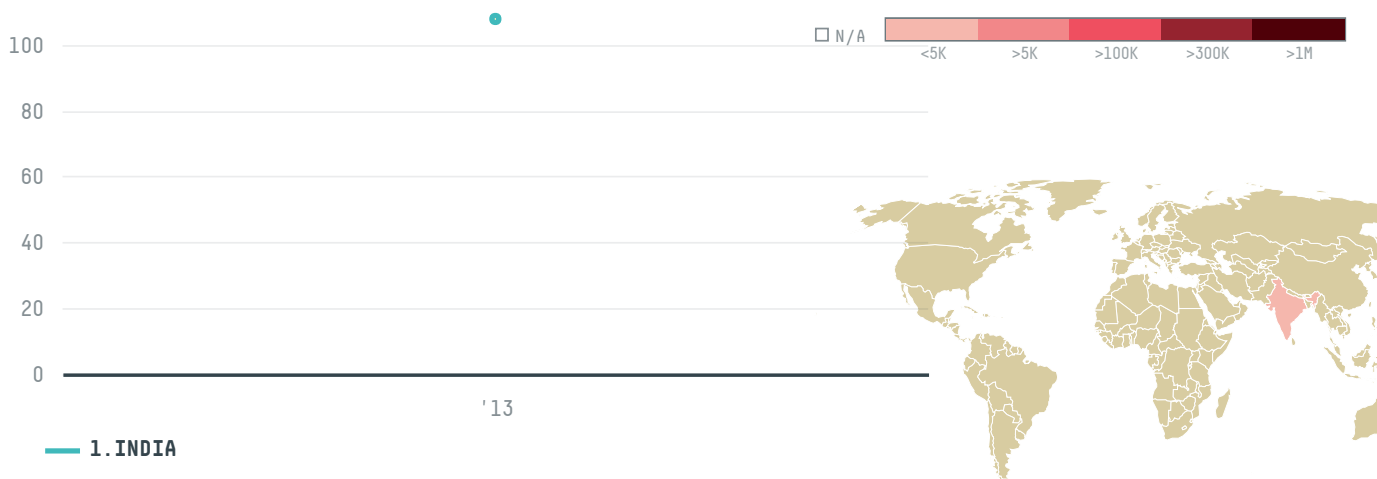

TOP DESTINATION COUNTRIES OF PALM OIL IMPORTED BY ASDOOD GENERAL TRADING LLC:

This website uses cookies to provide you with an improved user experience. By continuing to browse this site, you consent to the use of cookies and similar technologies. Please visit our [privacy policy](#) for further details.

I AGREE