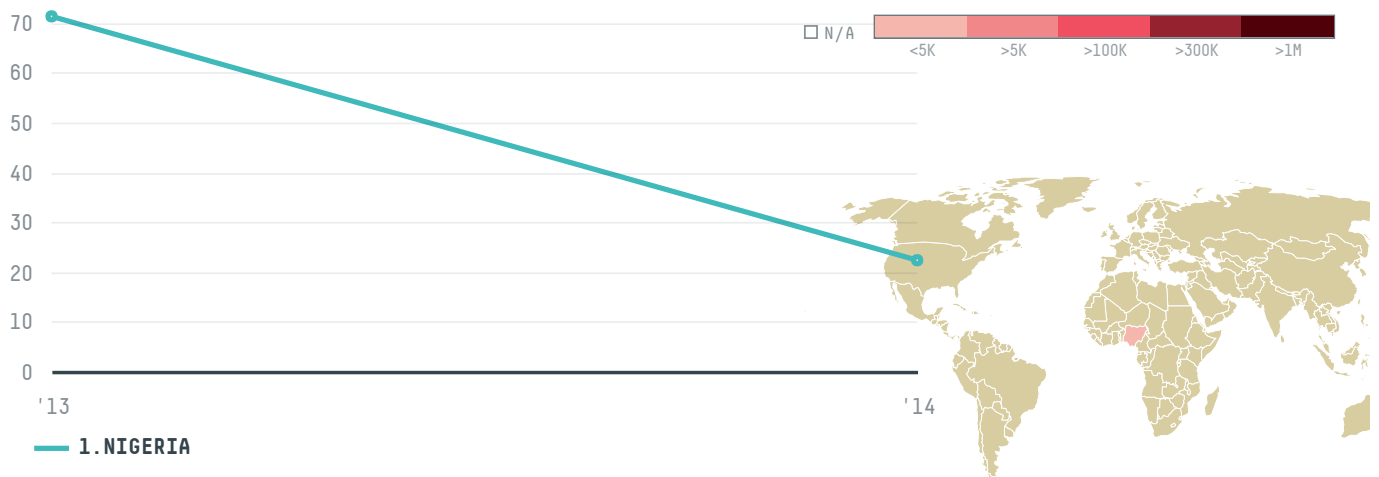

TOP DESTINATION COUNTRIES OF PALM OIL IMPORTED BY NPC STAR AFASIA:

This website uses cookies to provide you with an improved user experience. By continuing to browse this site, you consent to the use of cookies and similar technologies. Please visit our [privacy policy](#) for further details.

I AGREE