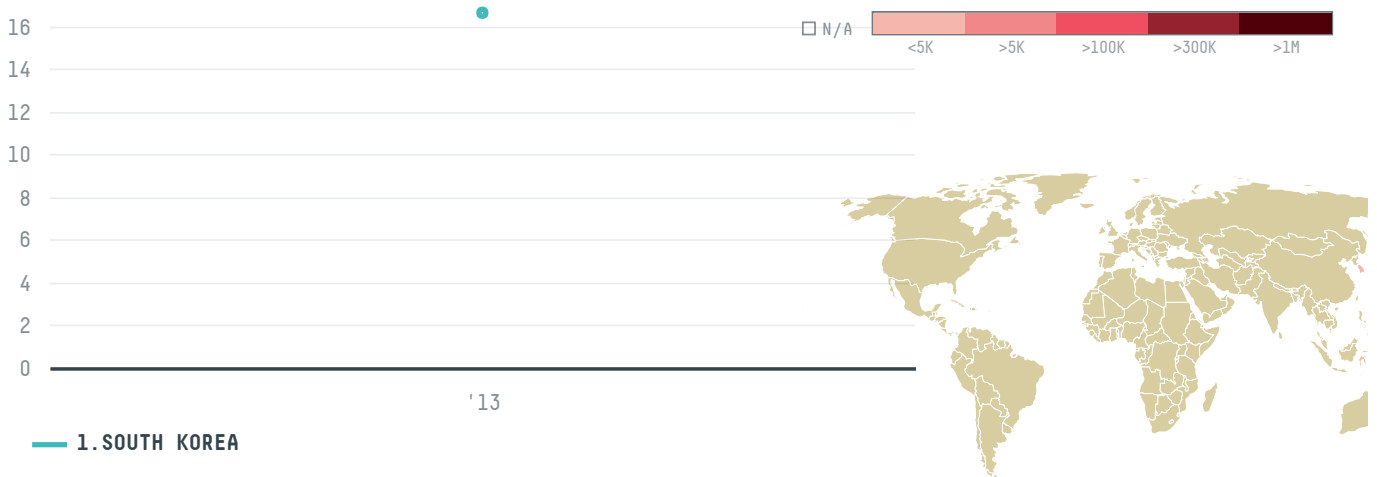

TOP DESTINATION COUNTRIES OF PALM OIL IMPORTED BY ILTWO KOERA: