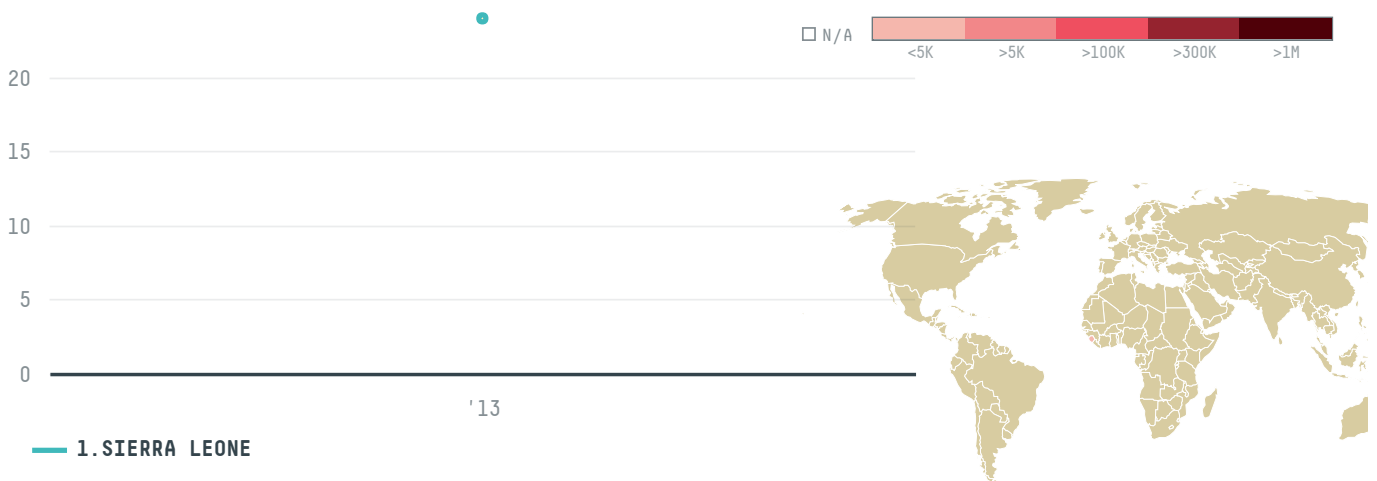

TOP DESTINATION COUNTRIES OF PALM OIL IMPORTED BY JP IMPEX TRADING LLC:

This website uses cookies to provide you with an improved user experience. By continuing to browse this site, you consent to the use of cookies and similar technologies. Please visit our [privacy policy](#) for further details.

I AGREE