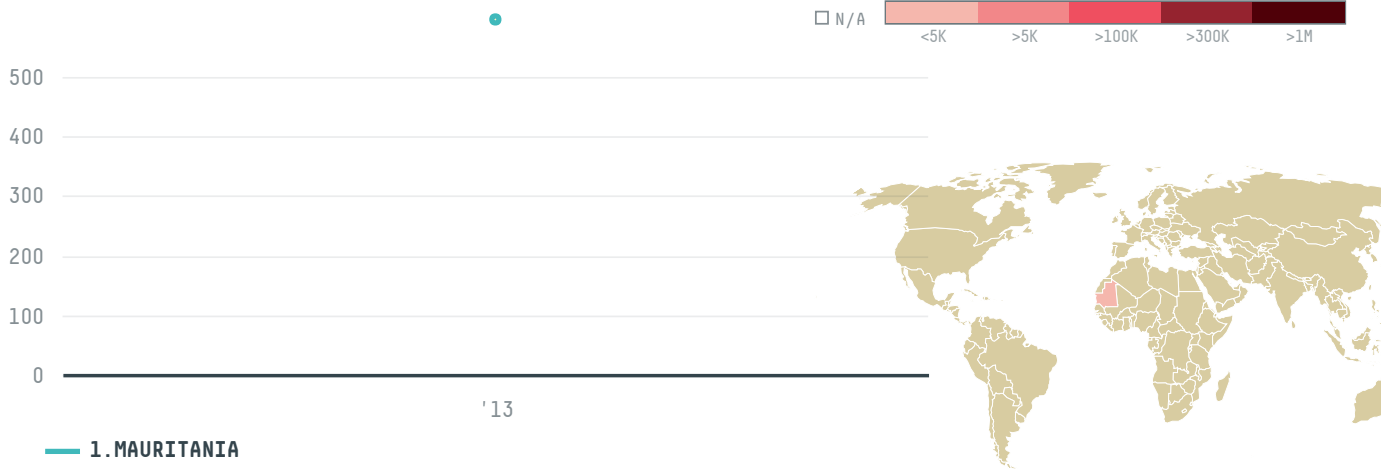

TOP DESTINATION COUNTRIES OF PALM OIL IMPORTED BY ETS MOHAMED LEMINE EMMEME & FRERES:

Trase is a partnership between

In collaboration with

Donors

This website uses cookies to provide you with an improved user experience. By continuing to browse this site, you consent to the use of cookies and similar technologies. Please visit our [privacy policy](#) for further details.

I AGREE