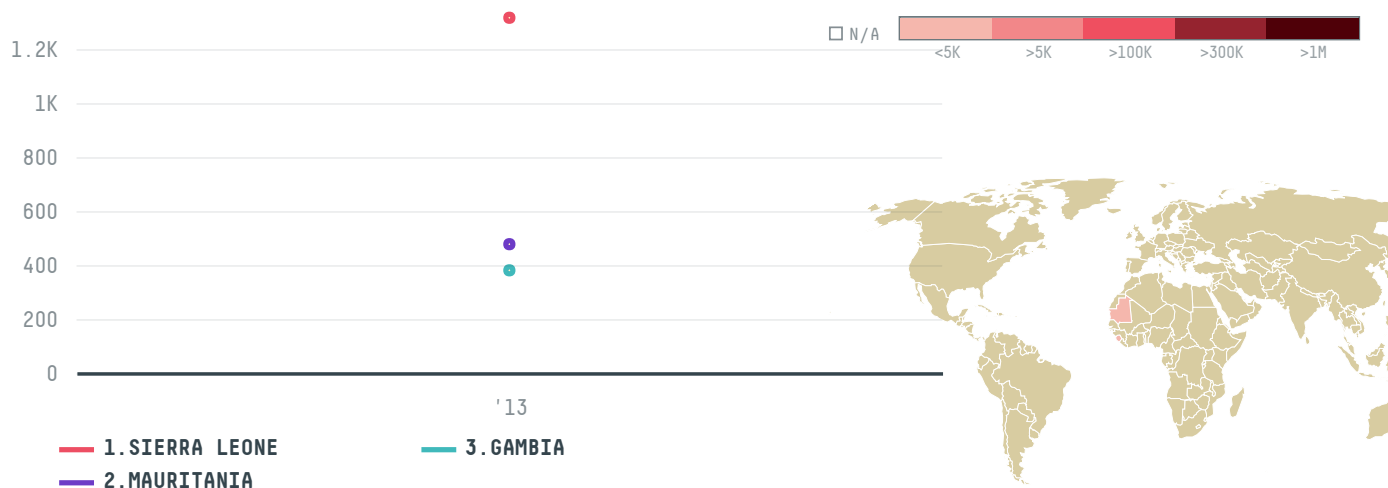

TOP DESTINATION COUNTRIES OF PALM OIL IMPORTED BY NAZCO LTD:

This website uses cookies to provide you with an improved user experience. By continuing to browse this site, you consent to the use of cookies and similar technologies. Please visit our [privacy policy](#) for further details.

I AGREE