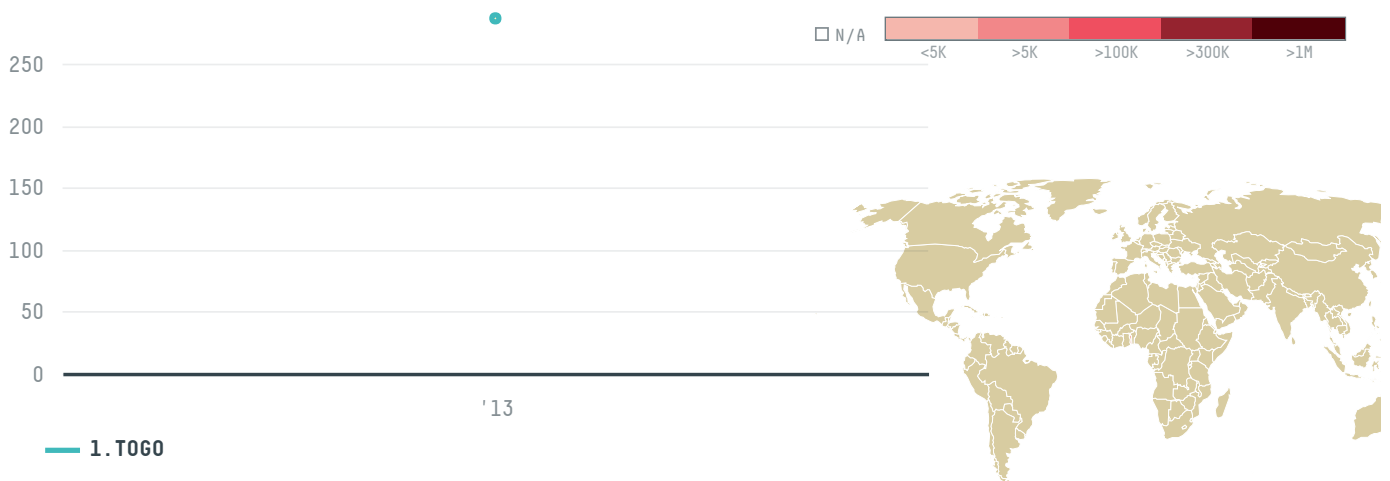

TOP DESTINATION COUNTRIES OF PALM OIL IMPORTED BY ETS KASSOUM ZOMBRE:

This website uses cookies to provide you with an improved user experience. By continuing to browse this site, you consent to the use of cookies and similar technologies. Please visit our [privacy policy](#) for further details.

I AGREE