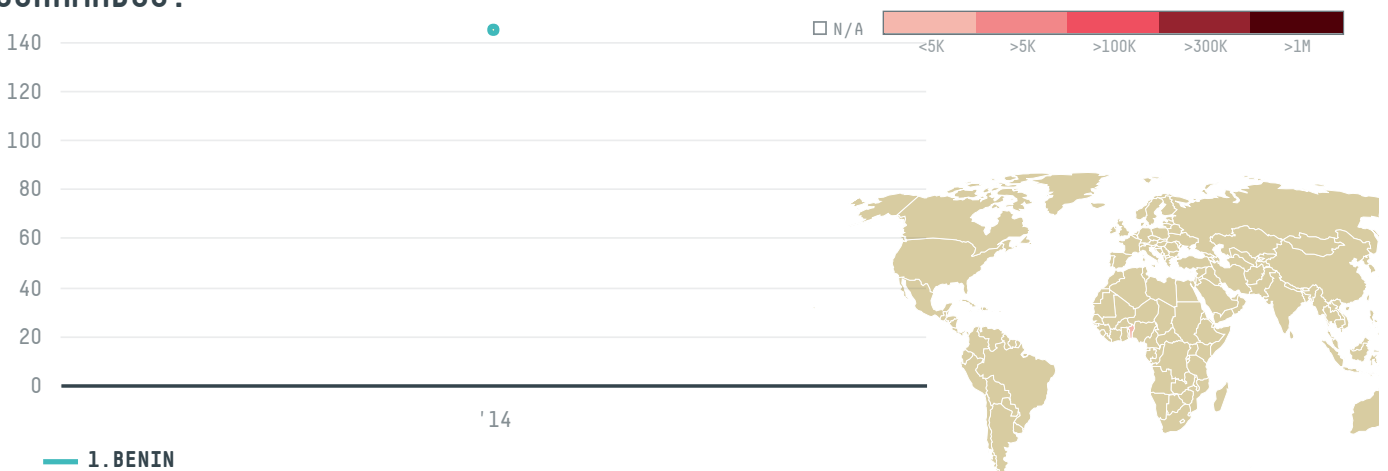

MOUHAMADOU SANNI MOUHAMADOU

ACTIVITY

Importer

COMMODITY

Palm oil

COUNTRY

Indonesia

YEAR

2014

MOUHAMADOU SANNI MOUHAMADOU was the 312th largest importer of palm oil from INDONESIA in 2014, accounting for 145 tons. As an importer, MOUHAMADOU SANNI MOUHAMADOU sources from 1 kabupatens, or 100% of the palm oil production kabupatens. The main destination of the palm oil imported by MOUHAMADOU SANNI MOUHAMADOU is BENIN, accounting for 100% of the total.

TOP DESTINATION COUNTRIES OF PALM OIL IMPORTED BY MOUHAMADOU SANNI MOUHAMADOU :