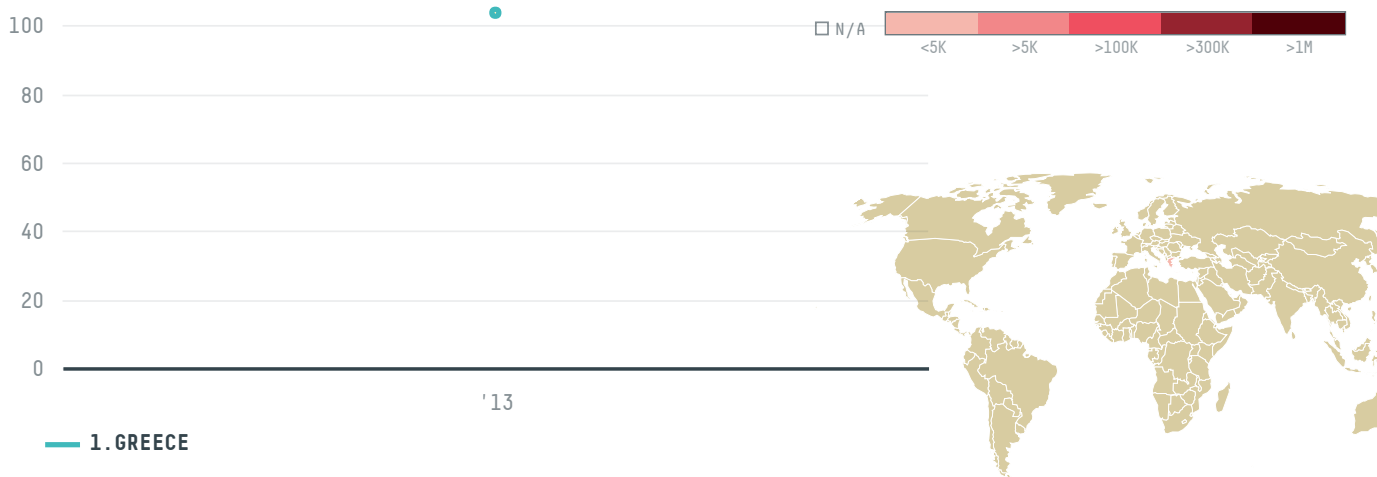

TOP DESTINATION COUNTRIES OF PALM OIL IMPORTED BY CEZAKOMERC:

This website uses cookies to provide you with an improved user experience. By continuing to browse this site, you consent to the use of cookies and similar technologies. Please visit our [privacy policy](#) for further details.

I AGREE