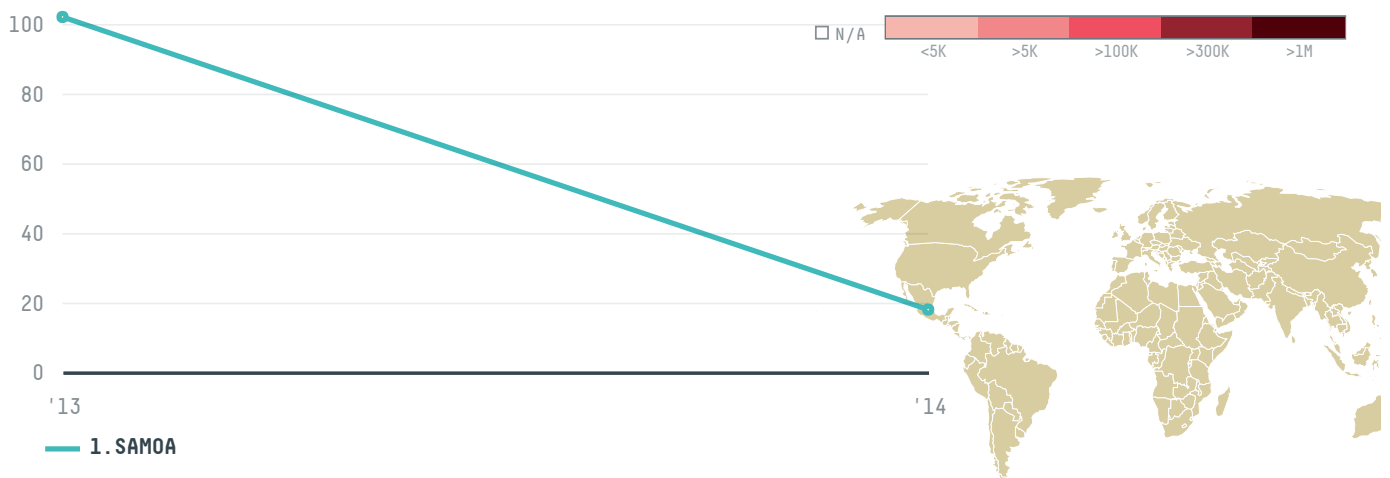

TOP DESTINATION COUNTRIES OF PALM OIL IMPORTED BY CAPA INTERNATIONAL LTD:

This website uses cookies to provide you with an improved user experience. By continuing to browse this site, you consent to the use of cookies and similar technologies. Please visit our [privacy policy](#) for further details.

I AGREE