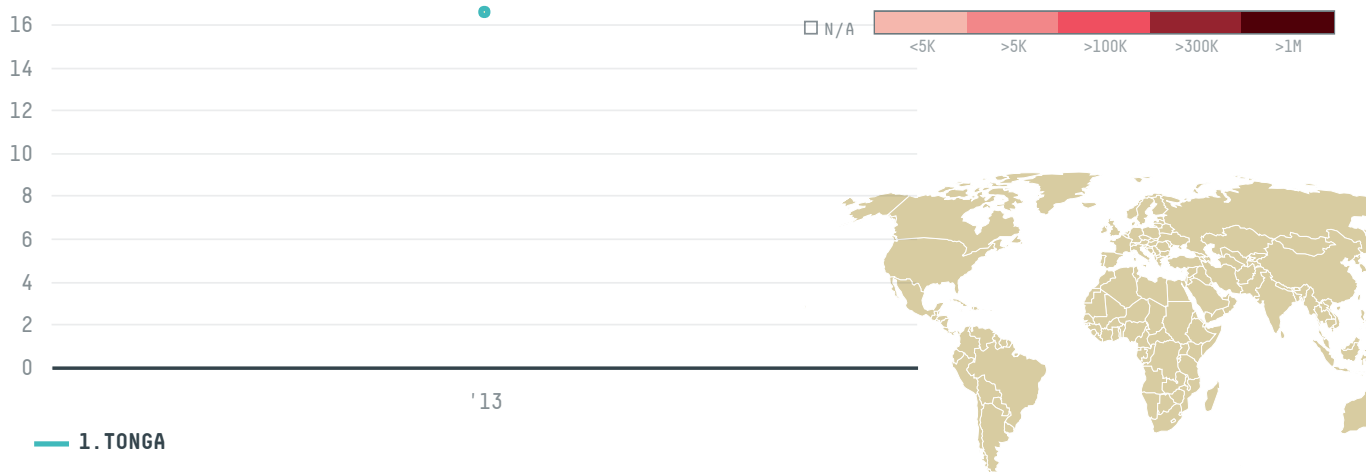

TOP DESTINATION COUNTRIES OF PALM OIL IMPORTED BY KANG FU COMPANY LIMITED:

This website uses cookies to provide you with an improved user experience. By continuing to browse this site, you consent to the use of cookies and similar technologies. Please visit our [privacy policy](#) for further details.

I AGREE