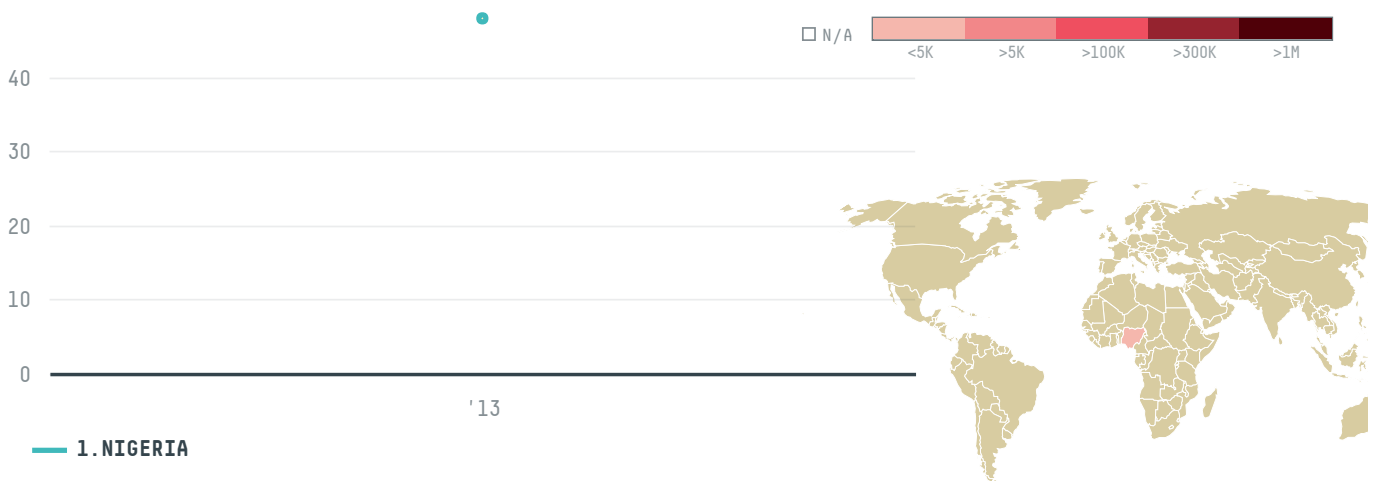

TOP DESTINATION COUNTRIES OF PALM OIL IMPORTED BY EMCCO AGENCIES LTD: