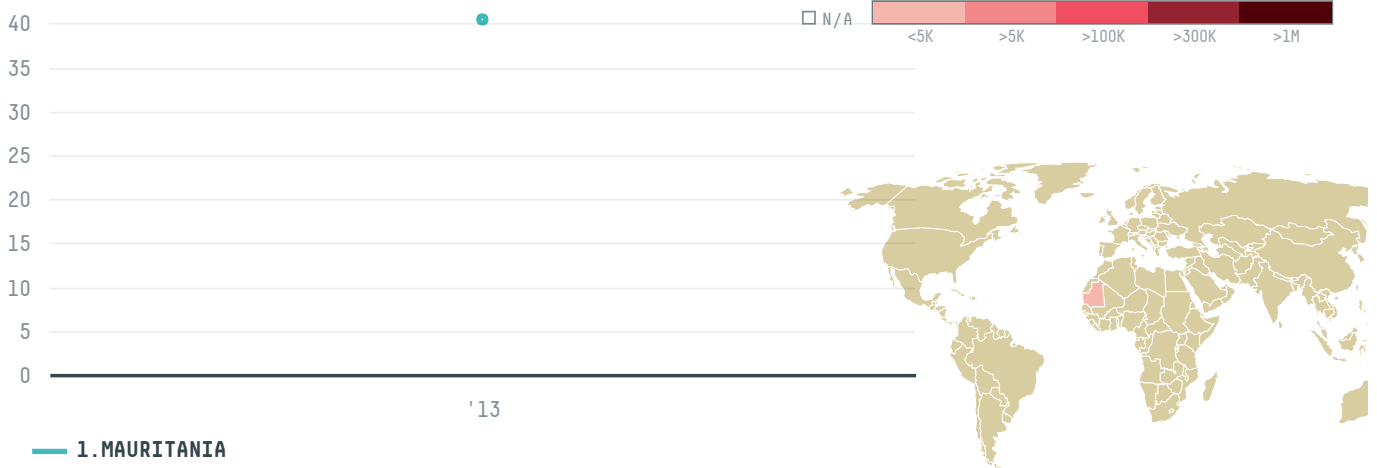

TOP DESTINATION COUNTRIES OF PALM OIL IMPORTED BY MOHAMAD LEMINE OULD MOHAMAD MAHMOUD:

Trase is a partnership between

In collaboration with

Donors

This website uses cookies to provide you with an improved user experience. By continuing to browse this site, you consent to the use of cookies and similar technologies. Please visit our [privacy policy](#) for further details.

I AGREE