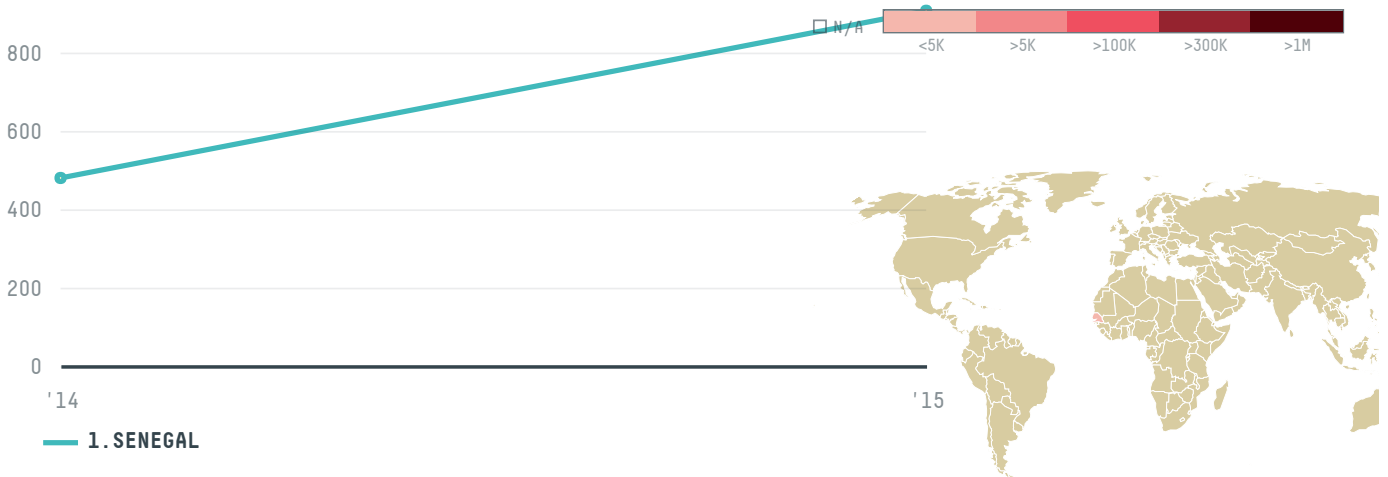

ARIDIM 1

ACTIVITY

Importer

COMMODITY

Palm oil

COUNTRY

Indonesia

YEAR

2015

ARIDIM 1 was the 200th largest importer of palm oil from INDONESIA in 2015, accounting for 907 tons. This is a 89% increase vs the previous year. As an importer, ARIDIM 1 sources from 1 kabupatens, or 0% of the palm oil production kabupatens. The main destination of the palm oil imported by ARIDIM 1 is SENEGAL, accounting for 100% of the total.

TOP DESTINATION COUNTRIES OF PALM OIL IMPORTED BY ARIDIM 1: