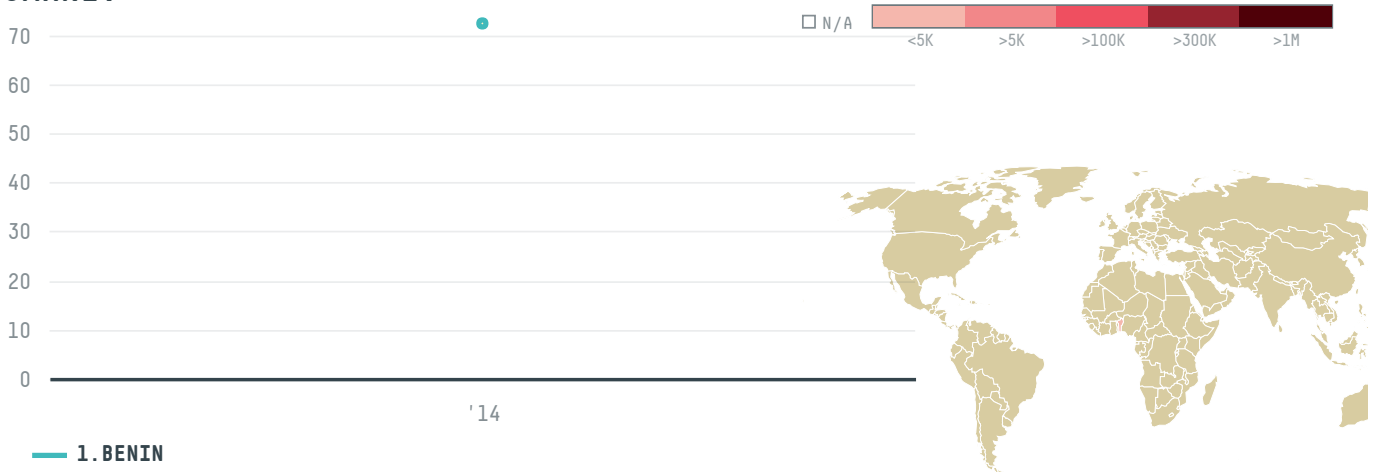

TOP DESTINATION COUNTRIES OF PALM OIL IMPORTED BY ALHADJI ALHASSANE SALIFOU OUSMANE :

Trase is a partnership between

In collaboration with

Donors

This website uses cookies to provide you with an improved user experience. By continuing to browse this site, you consent to the use of cookies and similar technologies. Please visit our [privacy policy](#) for further details.

I AGREE