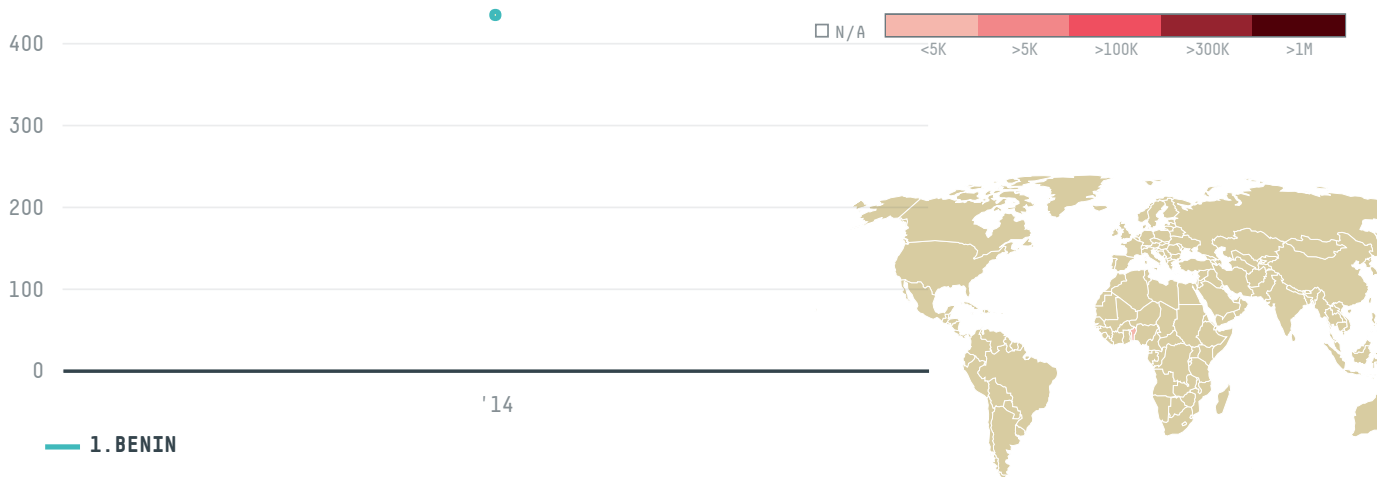

TOP DESTINATION COUNTRIES OF PALM OIL IMPORTED BY USMAN ALHASSAN SALIHU:

This website uses cookies to provide you with an improved user experience. By continuing to browse this site, you consent to the use of cookies and similar technologies. Please visit our [privacy policy](#) for further details.

I AGREE