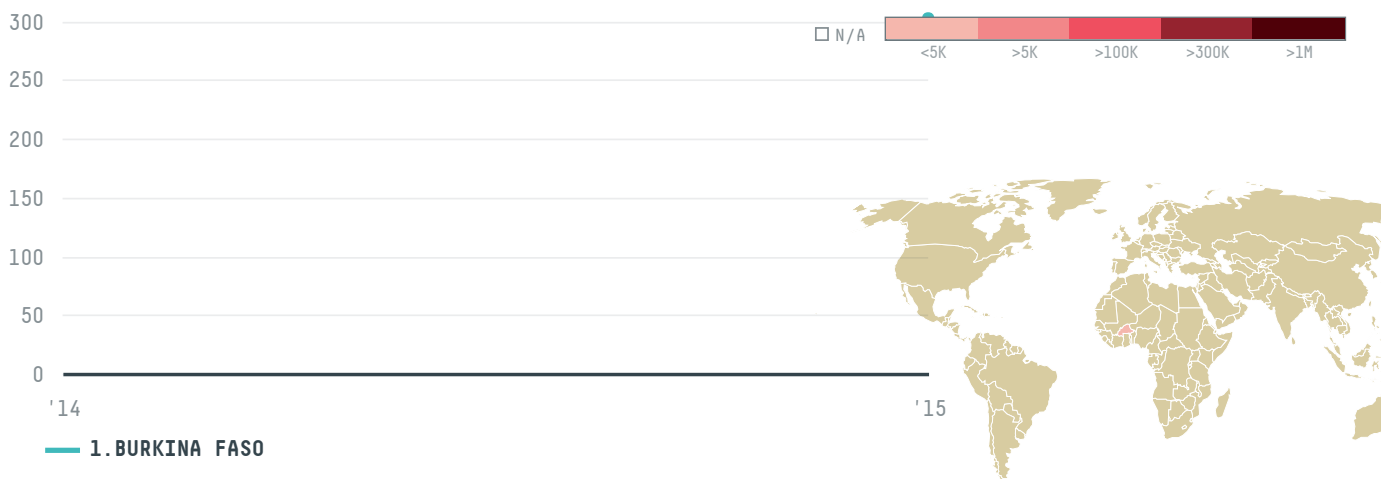

TOP DESTINATION COUNTRIES OF PALM OIL IMPORTED BY TRAORE ABDOULAYE:

This website uses cookies to provide you with an improved user experience. By continuing to browse this site, you consent to the use of cookies and similar technologies. Please visit our [privacy policy](#) for further details.

I AGREE