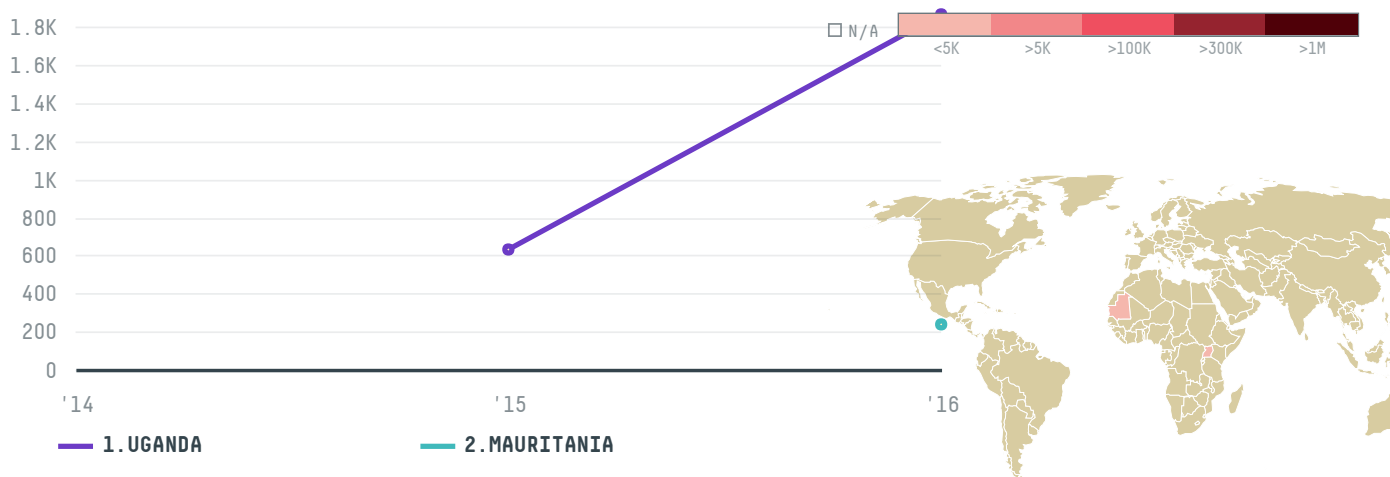

TOP DESTINATION COUNTRIES OF PALM OIL IMPORTED BY ACKHOM LIMITED:

This website uses cookies to provide you with an improved user experience. By continuing to browse this site, you consent to the use of cookies and similar technologies. Please visit our [privacy policy](#) for further details.

I AGREE