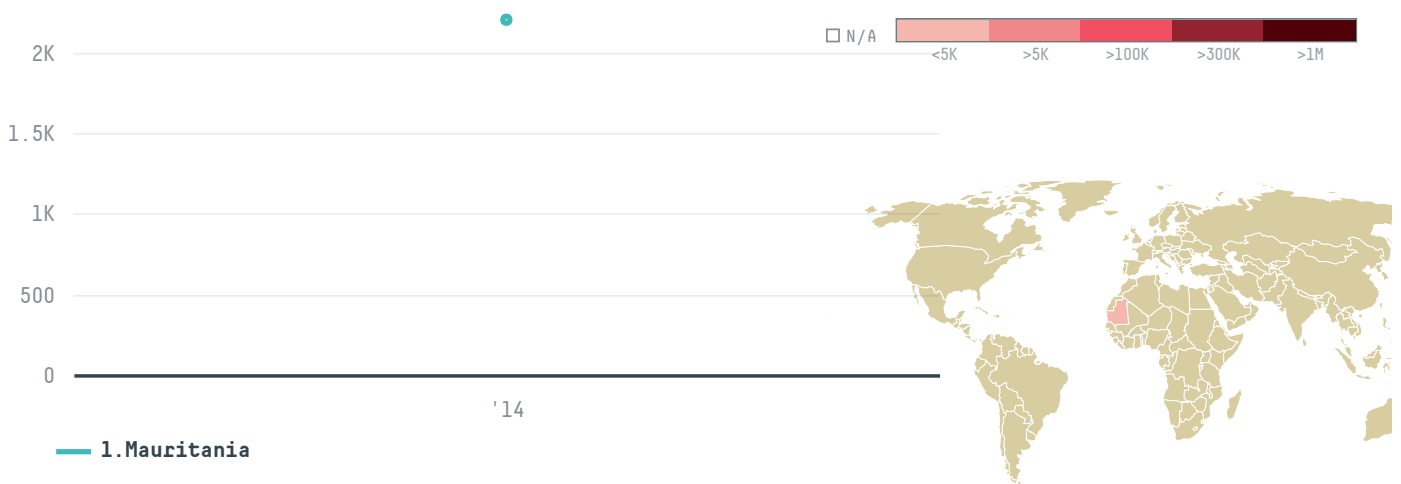

TOP DESTINATION COUNTRIES OF PALM OIL IMPORTED BY SONIMEX:

This website uses cookies to provide you with an improved user experience. By continuing to browse this site, you consent to the use of cookies and similar technologies. Please visit our [privacy policy](#) for further details.

I AGREE