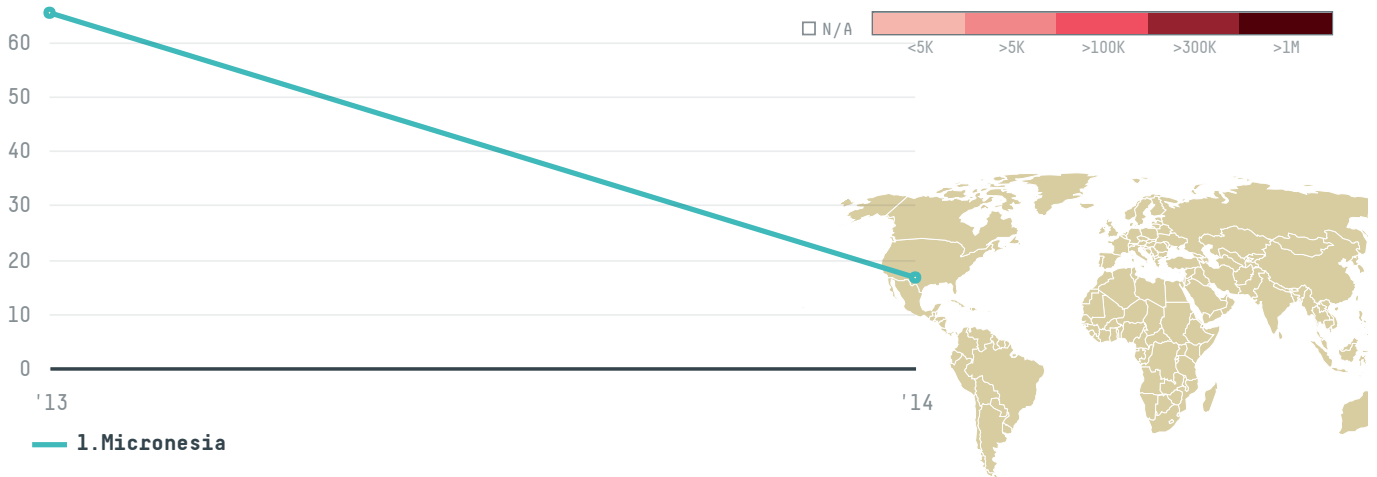

TOP DESTINATION COUNTRIES OF PALM OIL IMPORTED BY JS EXPORT: