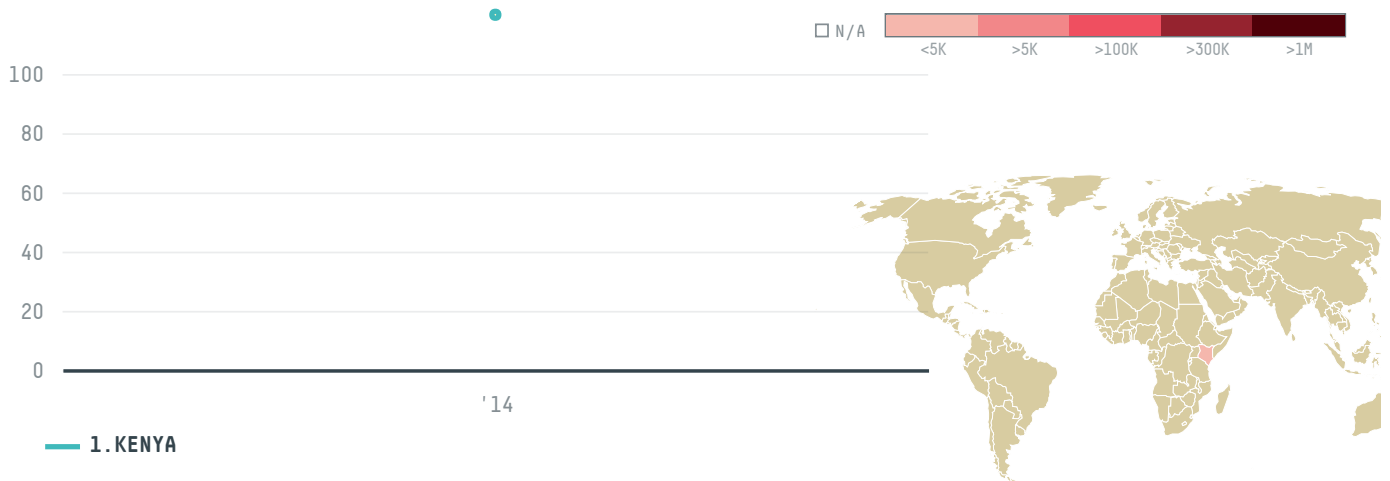

TOP DESTINATION COUNTRIES OF PALM OIL IMPORTED BY GAGO:

This website uses cookies to provide you with an improved user experience. By continuing to browse this site, you consent to the use of cookies and similar technologies. Please visit our [privacy policy](#) for further details.

I AGREE