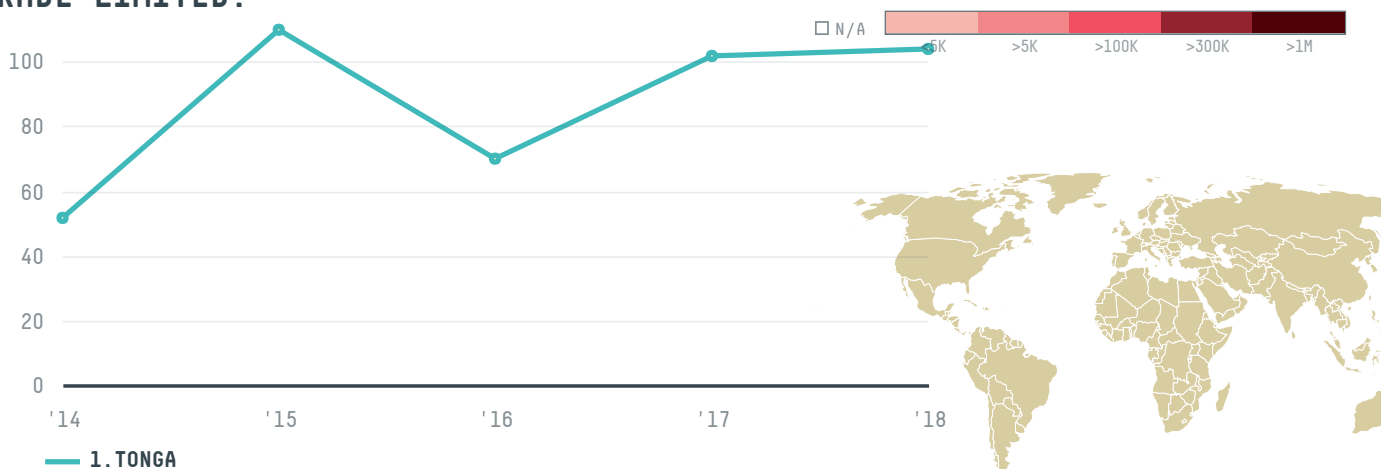

TOP DESTINATION COUNTRIES OF PALM OIL IMPORTED BY MEGA PACIFIC INTERNATIONAL TRADE LIMITED:

This website uses cookies to provide you with an improved user experience. By continuing to browse this site, you consent to the use of cookies and similar technologies. Please visit our [privacy policy](#) for further details.

I AGREE