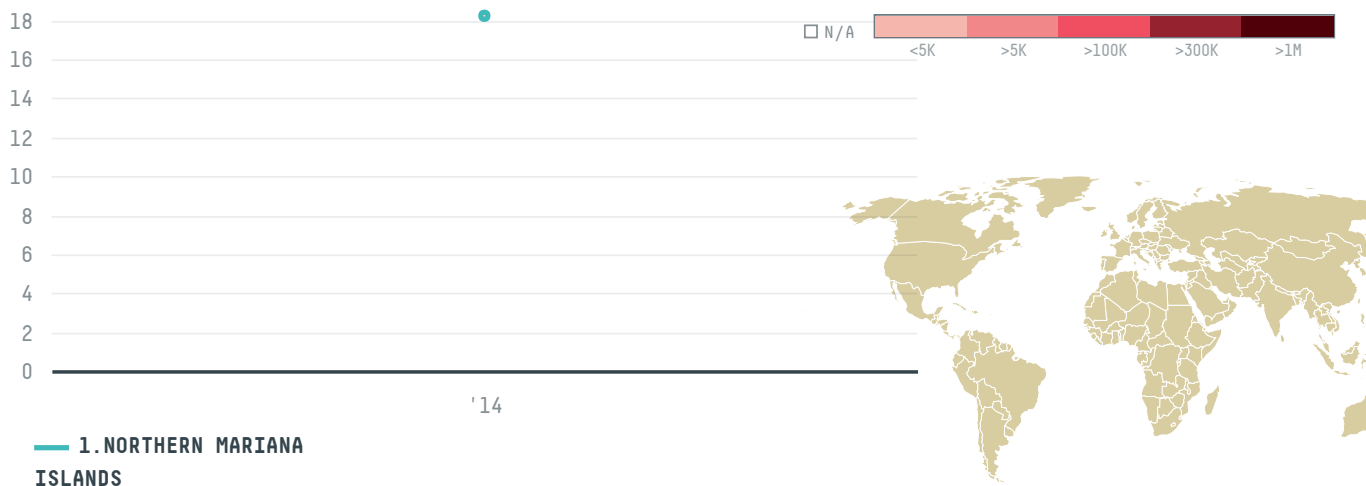

TOP DESTINATION COUNTRIES OF PALM OIL IMPORTED BY DONG A CORP:

This website uses cookies to provide you with an improved user experience. By continuing to browse this site, you consent to the use of cookies and similar technologies. Please visit our [privacy policy](#) for further details.

I AGREE