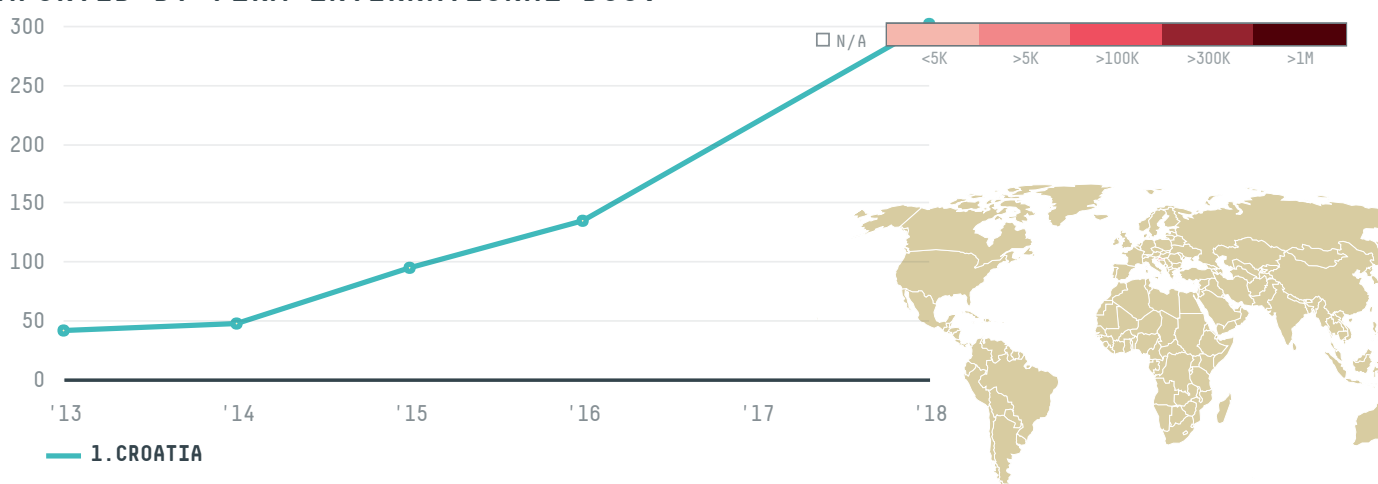

trase

FIRM INTERNATIONAL DOO

ACTIVITY

Importer

COMMODITY

Palm oil

COUNTRY

Indonesia

YEAR

2018

FIRM INTERNATIONAL DOO was the 304th largest importer of palm oil from INDONESIA in 2018, accounting for 301 tons. As an importer, FIRM INTERNATIONAL DOO sources from 1 kabupatens, or 100% of the palm oil production kabupatens. The main destination of the palm oil imported by FIRM INTERNATIONAL DOO is CROATIA, accounting for 100% of the total.

TOP DESTINATION COUNTRIES OF PALM OIL IMPORTED BY FIRM INTERNATIONAL DOO:

This website uses cookies to provide you with an improved user experience. By continuing to browse this site, you consent to the use of cookies and similar technologies. Please visit our [privacy policy](#) for further details.