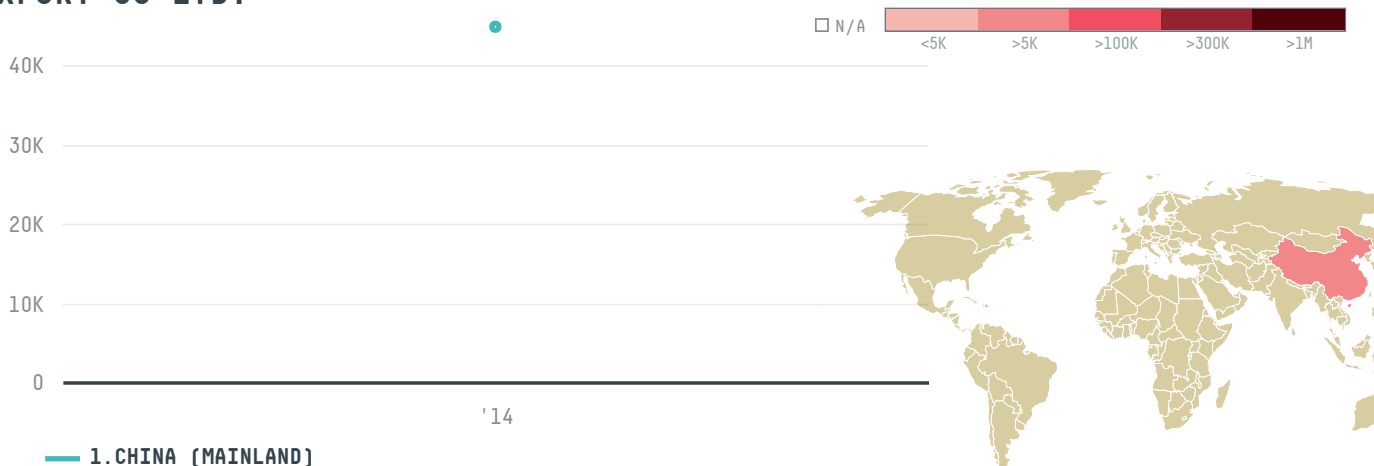

TOP DESTINATION COUNTRIES OF PALM OIL IMPORTED BY YUNNAN HUIJIA IMPORT AND EXPORT CO LTD:

This website uses cookies to provide you with an improved user experience. By continuing to browse this site, you consent to the use of cookies and similar technologies. Please visit our [privacy policy](#) for further details.

I AGREE