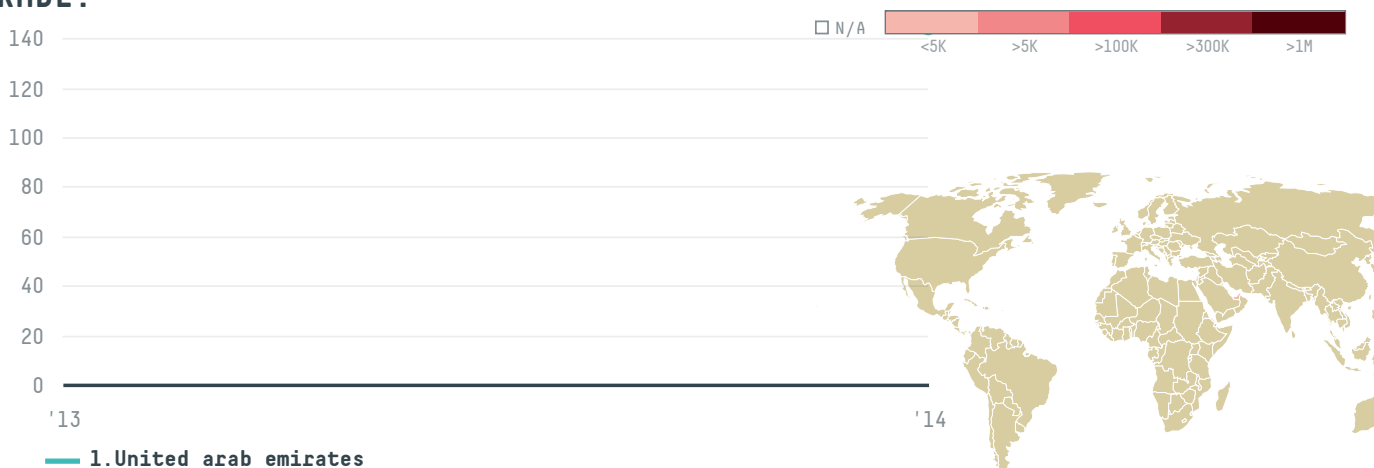

TOP DESTINATION COUNTRIES OF PALM OIL IMPORTED BY AL KHANBASHI FOR GENERAL TRADE:

This website uses cookies to provide you with an improved user experience. By continuing to browse this site, you consent to the use of cookies and similar technologies. Please visit our [privacy policy](#) for further details.

I AGREE