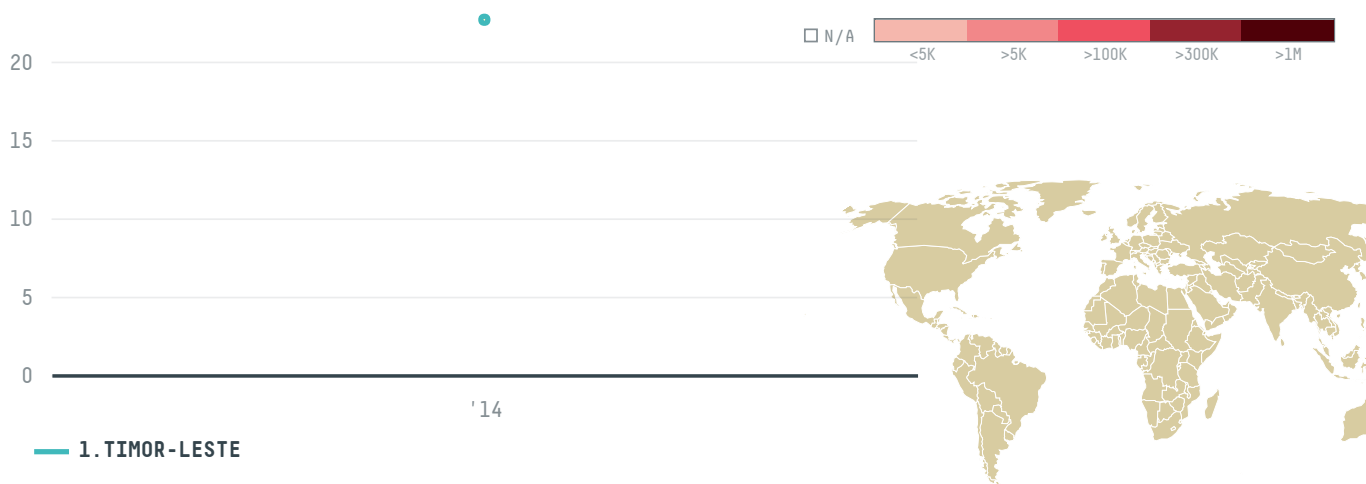

TOP DESTINATION COUNTRIES OF PALM OIL EXPORTED BY RIA ABADI: