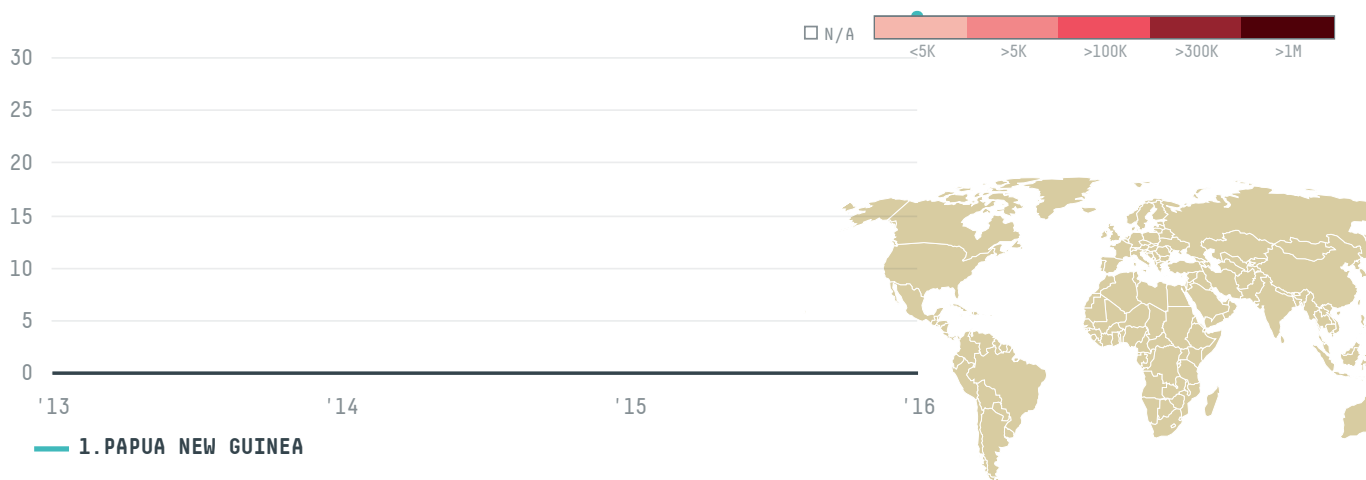

TOP DESTINATION COUNTRIES OF PALM OIL IMPORTED BY GENEKOYE INDUSTRIES LTD:

This website uses cookies to provide you with an improved user experience. By continuing to browse this site, you consent to the use of cookies and similar technologies. Please visit our [privacy policy](#) for further details.

I AGREE