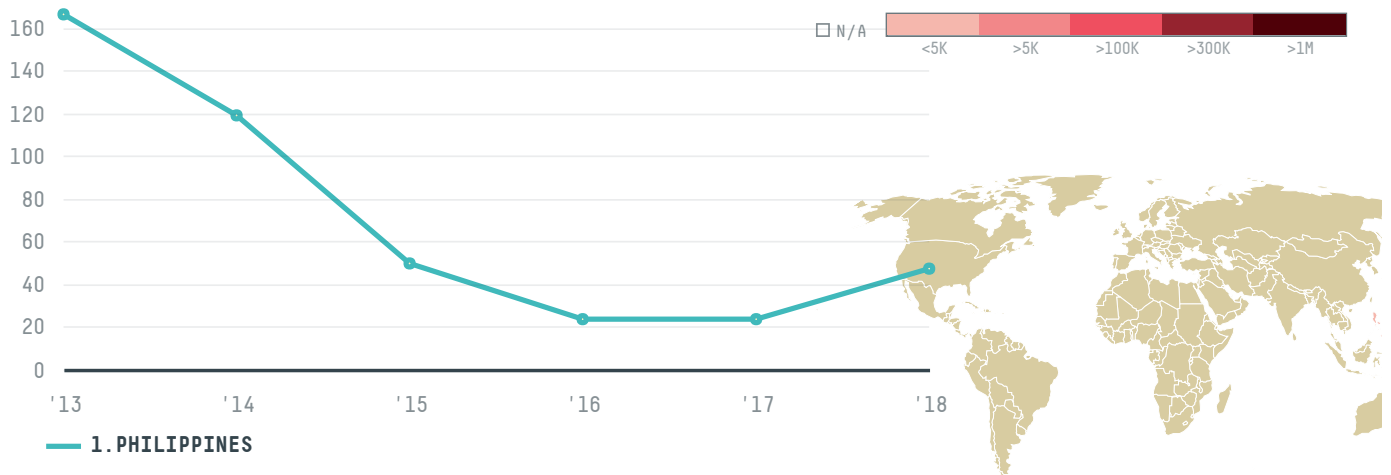

TOP DESTINATION COUNTRIES OF PALM OIL IMPORTED BY DALE PATRICK TRADING INC:

This website uses cookies to provide you with an improved user experience. By continuing to browse this site, you consent to the use of cookies and similar technologies. Please visit our [privacy policy](#) for further details.

I AGREE