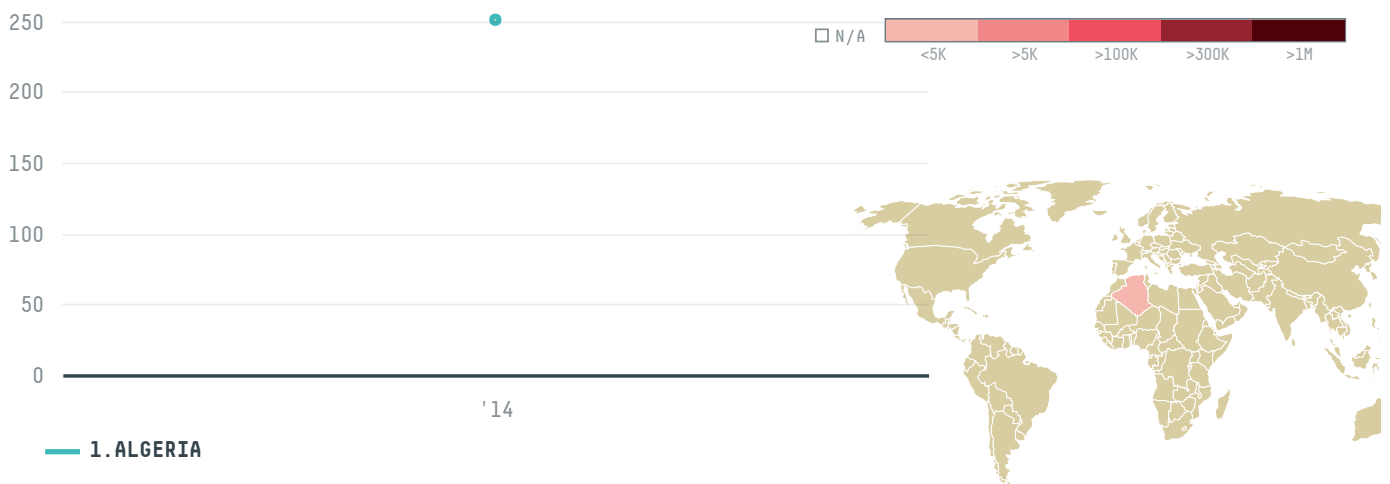

TOP DESTINATION COUNTRIES OF PALM OIL IMPORTED BY AKOLEO SA:

This website uses cookies to provide you with an improved user experience. By continuing to browse this site, you consent to the use of cookies and similar technologies. Please visit our [privacy policy](#) for further details.

I AGREE