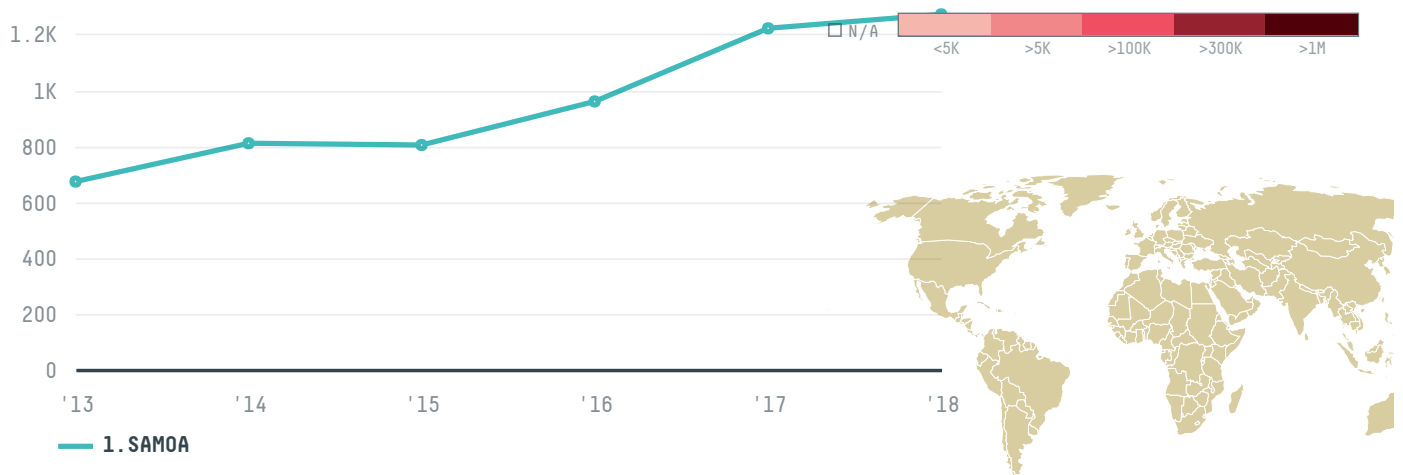

TOP DESTINATION COUNTRIES OF PALM OIL IMPORTED BY AH LIKI WHOLESALE:

This website uses cookies to provide you with an improved user experience. By continuing to browse this site, you consent to the use of cookies and similar technologies. Please visit our [privacy policy](#) for further details.

I AGREE